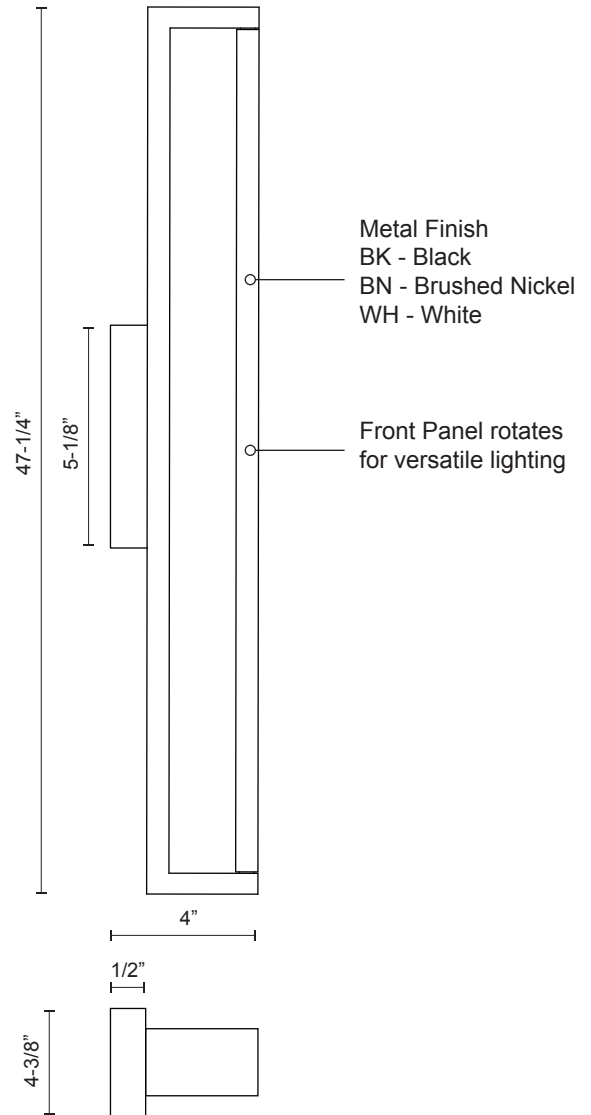

WS24348

Specification Sheet

Wall Sconce

Product Descriptions

Rectangular machined aluminum heat-sink.
Lightly textured powder-coat finish.
Inset opal polymeric diffuser.
Adjustable directional light with rotational arm.

Product Details

High system efficacy. Low total life cycle cost. ETL Listed.
5-years warranty.
Complete warranty terms located at: www.kuzcolighting.com/warranty
Utilizes our LED Driver Light Engine.
LED Driver within canopy.
Dimmable with ELV or TRIAC dimmer (not included)
Custom options available.

Canopy dimensions:
L: 5-1/8"; W: 4-3/8"; H: 1/2"

PROJECT					
DATE				TYPE	
Voltage	Watt	LED Lumens	Delivered Lumens	Finish(es)	Color Temp
120V	47W*	3675lm*	1410lm*	BK - Black	3000K
120V	47W*	3675lm*	1410lm*	BN - Brushed Nickel	CRI(Ra) >90
120V	47W*	3675lm*	1410lm*	WH - White	Dimming 100%-10%
					Rated Life 50,000 hours

*Preliminary figures

Comments: