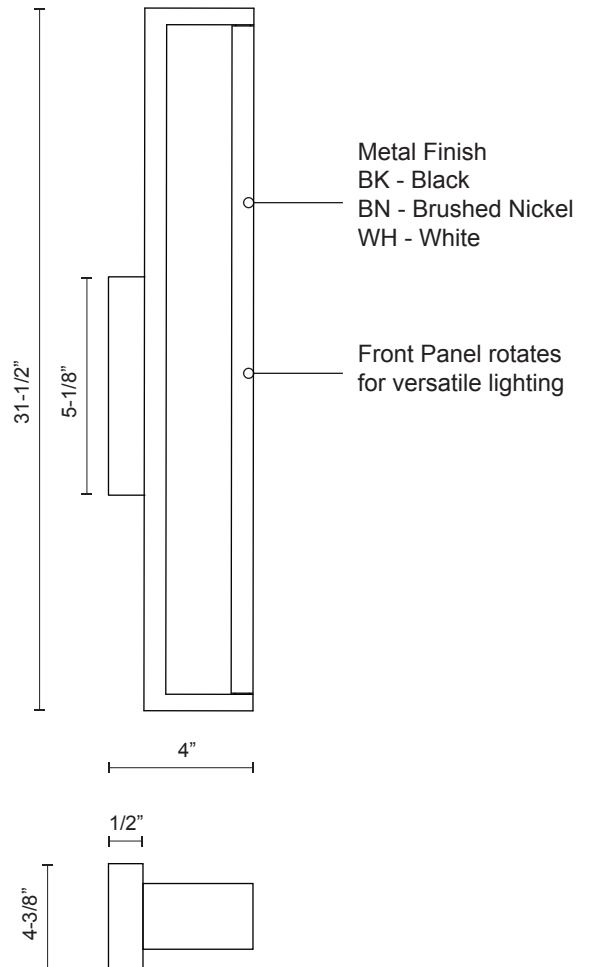

WS24332

Specification Sheet

Wall Sconce

Product Descriptions

Rectangular machined aluminum heat-sink.
Lightly textured powder-coat finish.
Inset opal polymeric diffuser.
Adjustable directional light with rotational arm.

Product Details

High system efficacy. Low total life cycle cost. ETL Listed.
5-years warranty.
Complete warranty terms located at:
www.kuzcolighting.com/warranty
Utilizes our LED Driver Light Engine.
LED Driver within canopy.
Dimmable with ELV or TRIAC dimmer (not included)
Custom options available.

Canopy dimensions:
L: 5-1/8"; W: 4-3/8"; H: 1/2"

PROJECT					
DATE				TYPE	
Voltage	Watt	LED Lumens	Delivered Lumens	Finish(es)	Color Temp
120V	33W*	2835lm*	1090lm*	BK - Black	3000K
120V	33W*	2835lm*	1090lm*	BN - Brushed Nickel	>90
120V	33W*	2835lm*	1090lm*	WH - White	Dimming 100%-10%
					Rated Life 50,000 hours

*Preliminary figures

Comments: