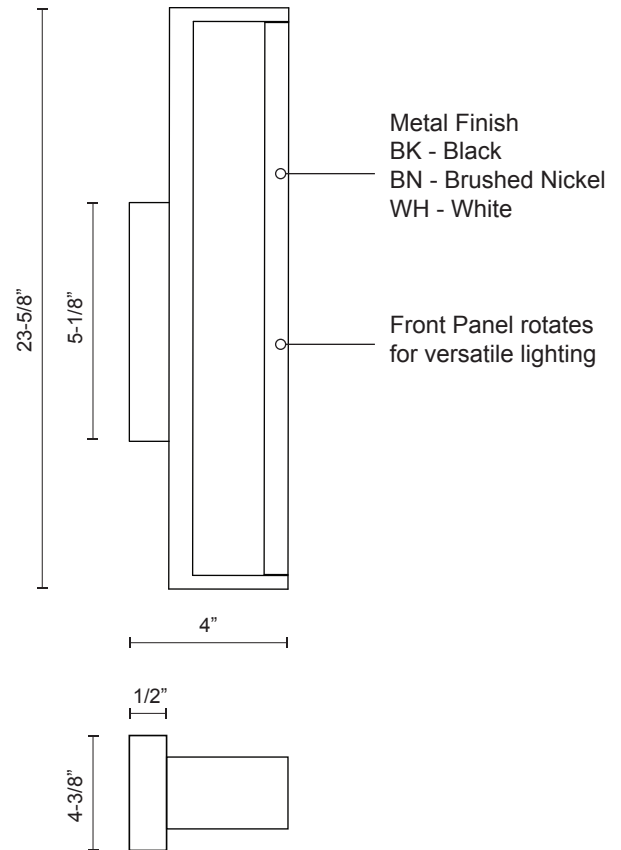

WS24324

Specification Sheet

Wall Sconce

BK - Black

WH - White

BN - Brushed Nickel

PROJECT					
DATE				TYPE	
Voltage	Watt	LED Lumens	Delivered Lumens	Finish(es)	Color Temp 3000K
120V	24W*	1995lm*	770lm*	BK - Black	CRI(Ra) >90
120V	24W*	1995lm*	770lm*	BN - Brushed Nickel	Dimming 100%-10%
120V	24W*	1995lm*	770lm*	WH - White	Rated Life 50,000 hours

*Preliminary figures

Product Descriptions

Rectangular machined aluminum heat-sink.
Lightly textured powder-coat finish.
Inset opal polymeric diffuser.
Adjustable directional light with rotational arm.

Product Details

Canopy dimensions:
L: 5-1/8"; W: 4-3/8"; H: 1/2"

Comments: