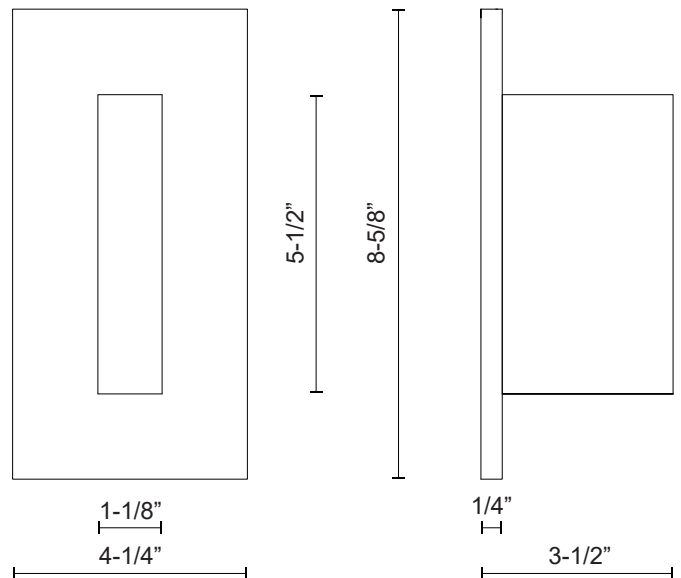

VISTA WS22109-BG

WALL

PROJECT

WS22109-BG
Brushed Gold

SPECIFICATION DETAILS

Fixture Dimensions	W1-1/8" x H5-1/2" x E3-1/2"
Light Source	AC LED Module
Wattage	7W
Total Lumens	505lm
Delivered Lumens	BG-362lm
Voltage	120V
Color Temperature	3000K
CRI (Ra)	90CRI
Optional Color Temps	2700K - 5000K Available, Minimum Order Quantities Apply
LED Rated Life	50,000 hours
Dimming	100% - 10%, ELV Dimmer (Not Included)
Glass Details	Clear Glass
ADA Compliant	Yes
Location	Dry
Compliance	ADA
Illumination Direction	Up and Down
Mounting Style	All Orientation; Wall;
Canopy Dimensions	W4-1/4" x H8-5/8" x E1/4"

* For custom options, consult factory for details.

* For warranty information, please visit www.kuzcolighting.com/warranty

DESCRIPTION

The distinctly minimal Vista sconce is composed of perpendicular proportional planes. Open at both ends the extruded rectangle emanates a crisp V-shaped light pattern up and down. The excellent craftsmanship is prominently displayed with the simplicity of form. The curated selection of fine finishes allow the fixture to accent a space with color and texture or blend into the environment.