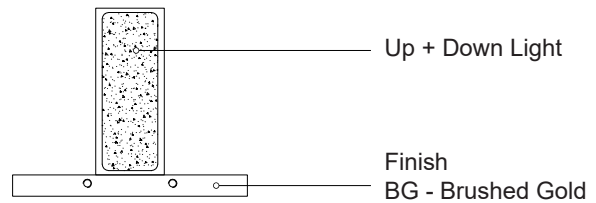

VISTA WS22109-BG

WALL

PROJECT

WS22109-BG
Brushed Gold

SPECIFICATION DETAILS

Fixture Dimensions	W1-1/8" x H5-1/2" x E3-1/2"
Light Source	AC LED Module
Wattage	7W
Total Lumens	505lm
Delivered Lumens	BG-362lm
Voltage	120V
Color Temperature	3000K
CRI (Ra)	90CRI
Optional Color Temps	2700K - 5000K Available, Minimum Order Quantities Apply
LED Rated Life	50,000 hours
Dimming	100% - 10%, ELV Dimmer (Not Included)
Glass Details	Clear Glass
ADA Compliant	Yes
Location	Dry
Compliance	ADA
Illumination Direction	Up and Down
Mounting Style	All Orientation; Wall;
Canopy Dimensions	W4-1/4" x H8-5/8" x E1/4"

* For custom options, consult factory for details.

* For warranty information, please visit www.kuzcolighting.com/warranty

DESCRIPTION

The distinctly minimal Vista sconce is composed of perpendicular proportional planes. Open at both ends the extruded rectangle emanates a crisp V-shaped light pattern up and down. The excellent craftsmanship is prominently displayed with the simplicity of form. The curated selection of fine finishes allow the fixture to accent a space with color and texture or blend into the environment.