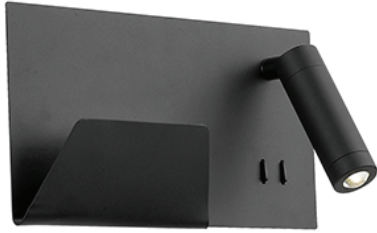

## Wall Sconce

BK - Black

PROJECT					
DATE				TYPE	
<b>Voltage</b>	<b>Watt</b>	<b>LED Lumens</b>	<b>Delivered Lumens</b>	<b>Finish(es)</b>	<b>Color Temp</b> 3000K
120V	8W*	924lm*	710lm*	BK - Black	CRI(Ra) >80
120V	8W*	924lm*	710lm*	WH - White	Dimming N/A
					Rated Life 50,000 hours

### Product Descriptions

Adjustable cylindrical aluminum spot light attached to rectangular wall mount.  
 Finely textured achromatic powder-coat finish  
 Frosted acrylic ambient light.  
 On/off switches control two light sources.  
 USB charging port.