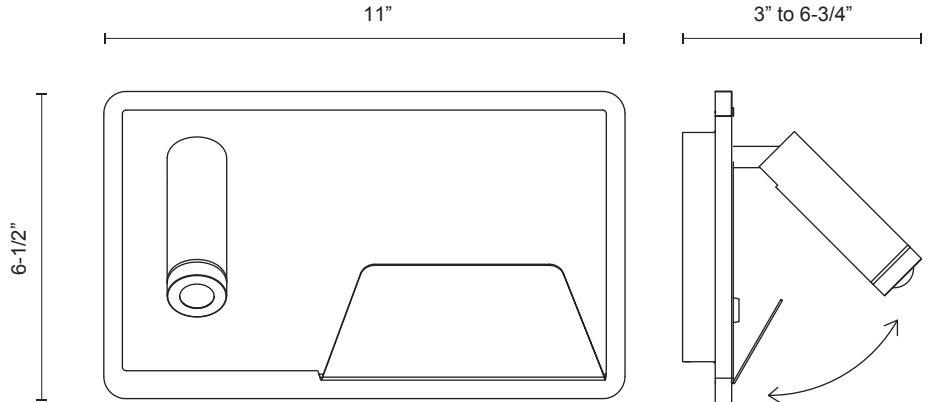

WS16811L

Specification Sheet

Wall Sconce

BK - Black

PROJECT					
DATE				TYPE	
Voltage	Watt	LED Lumens	Delivered Lumens	Finish(es)	Color Temp 3000K
120V	8W*	924lm*	710lm*	BK - Black	CRI(Ra) >80
120V	8W*	924lm*	710lm*	WH - White	Dimming N/A
					Rated Life 50,000 hours

*Preliminary figures

WH - White

Product Descriptions

Adjustable cylindrical aluminum spot light attached to rectangular wall mount.
 Finely textured achromatic powder-coat finish
 Frosted acrylic ambient light.
 On/off switches control two light sources.
 USB charging port.

Comments:

Canopy dimensions: