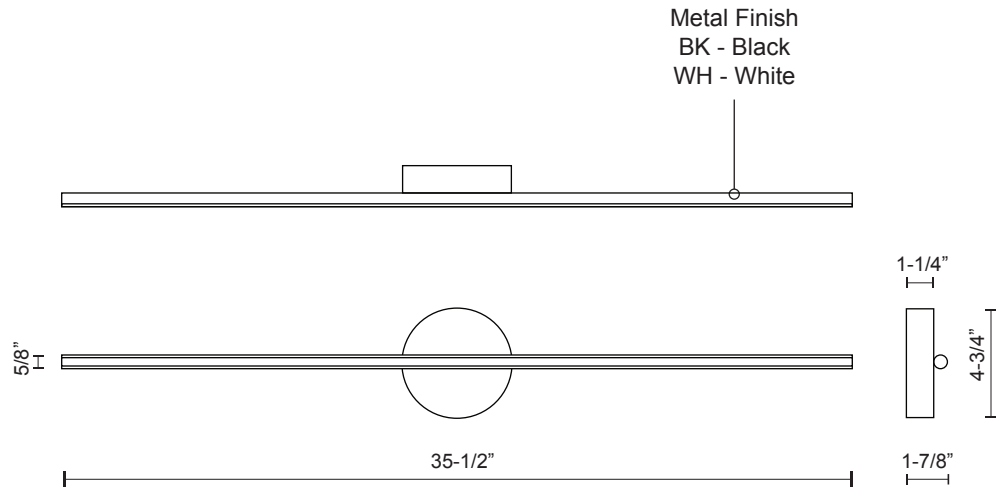

WS14935

Specification Sheet

Wall Sconce

BK - Black

WH - White

PROJECT			
DATE	TYPE		

Voltage	Watt	LED Lumens	Delivered Lumens	Finish(es)	Color Temp	3000K
120V	16W*	1040lm*	560lm*	BK - Black	CRI(Ra)	>90
120V	16W*	1040lm*	560lm*	WH - White	Dimming	100%-10%
					Rated Life	50,000 hours

*Preliminary figures

Product Descriptions

Extruded aluminum cylinder with welded capped ends. Circular wall mount. Finely textured powder-coat finish. Rounded opal silicon diffuser. Outward emitting light.

Canopy dimensions:
D: 4-3/4", H: 1-1/4"

Comments: