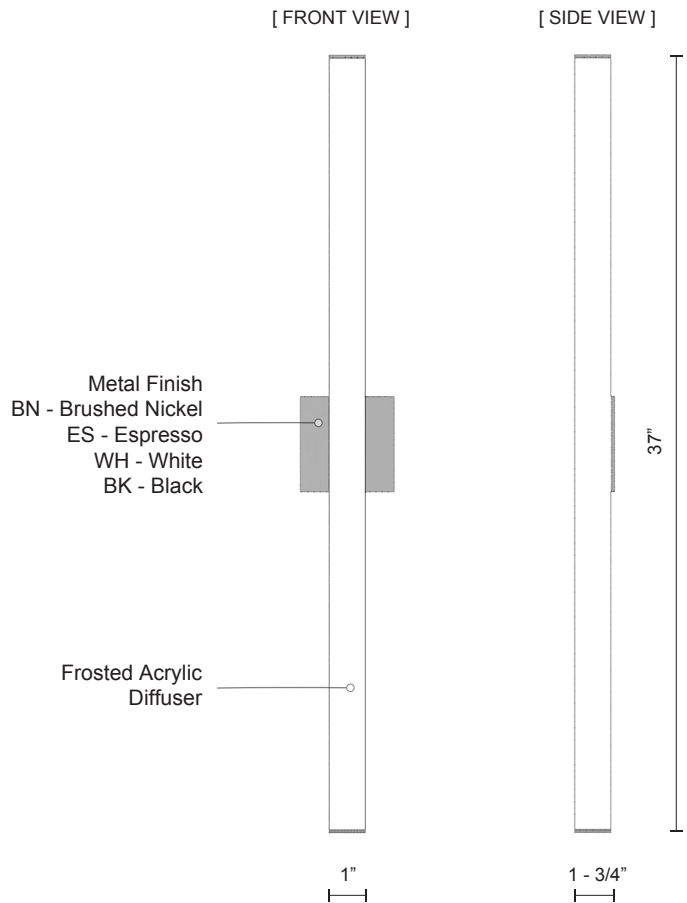

WS10336

SPECIFICATION SHEET

PROJECT		
DATE		TYPE

Sophisticated LED technology meets wall sconce with a modern look

- Linear rectangular shaped sconce
- Available in brushed nickel, espresso or white metal finish
- Dimmable with ELV dimmer (Not included)
- 120V

Color Temp 3000K
 CRI (Ra) >80
 Dimming 100% - 10%
 Rated Life 50,000 hours

Voltage	Watt	LED Lumens	Delivered Lumens	Finish(es)
120V	25W	2000	1100*	BN / ES / WH / BK

*Subject to testing confirmation

WS10336-BN WS10336-ES WS10336-WH WS10336-BK