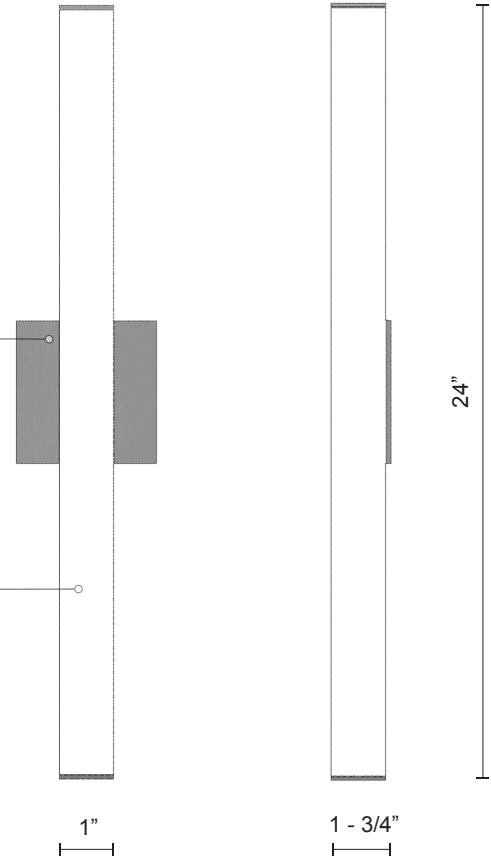

WS10324

SPECIFICATION SHEET

PROJECT		
DATE		TYPE

Sophisticated LED technology meets wall sconce with a modern look

- Linear rectangular shaped sconce
- Available in brushed nickel, gold, black, or white metal finish
- Dimmable with ELV dimmer (Not included)
- The option to mount vertically or horizontally
  120V

Color Temp 3000K
CRI (Ra) >90
Dimming 100% - 10%
Rated Life 50,000 hours

Voltage	Watt	LED Lumens	Delivered Lumens	Finish(es)
120V	15W	1200lm	831lm	BN / GD / WH / BK

Metal Finish
BN - Brushed Nickel
GD - Gold
WH - White
BK - Black

Frosted Acrylic Diffuser

*Subject to testing confirmation