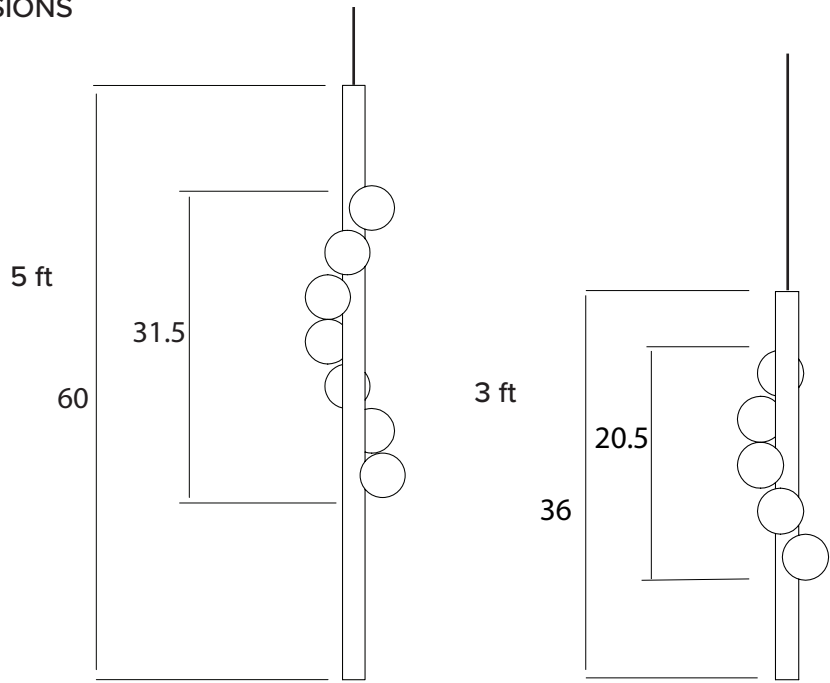

DIMENSIONS

**willow
vertical**

DESIGN

2019

POWER CONSUMPTION

3ft:9W, 5ft:13W

SUSPENSION

Single point suspension (per fixture)
Single canopy connection
10' cord length power cable
Custom lengths upon request

MATERIALS

Solid wood
Spun brass
Hand blown glass
12V G4 LED light bulb
Suspension hardware

OUTPUT

120 lumens/bulb
3ft: 600lm 5ft: 840lm
Equivalent incandescent 10W

FIXTURE WEIGHT

3ft: 7 lbs
5ft: 10 lbs

CERTIFICATION

DIMMING TYPE

12V phase dimmable driver
0-10V dimmable driver upon request

COLOR TEMP

3000K
Custom upon request

DRIVER

120VAC - 12VDC
120 - 277VAC - 12VDC upon request

SIZE	METAL	METAL FINISH	WOOD
3ft	POWDER COAT FINISH	METAL FINISH	W.Oak White
5ft	Black	Brushed Brass	W.Oak Natural
	White	Brushed Nickel	W.Oak Black
	Custom upon request	Brushed Copper	Walnut

ORDER SPECIFICATIONS:

MODEL SIZE METAL WOOD

hollis+morris