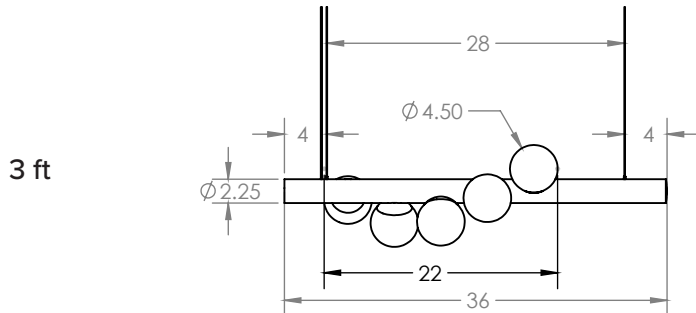

DIMENSIONS

willow
horizontal

DESIGN

2019

POWER CONSUMPTION

3ft:9W, 5ft:13W

SUSPENSION

2 point suspension (per fixture)
Single canopy connection
10' cord length power cable
Custom lengths upon request

MATERIALS

Solid wood
Spun brass
Hand blown glass
12V G4 LED light bulb
Suspension hardware

OUTPUT

120 lumens/bulb
3ft: 600lm, 5ft: 840lm,
Equivalent incandescent 75-100W

FIXTURE WEIGHT

3ft: 7 lbs
5ft: 10 lbs

ORDER SPECIFICATIONS:

MODEL SIZE METAL WOOD

hollis+morris