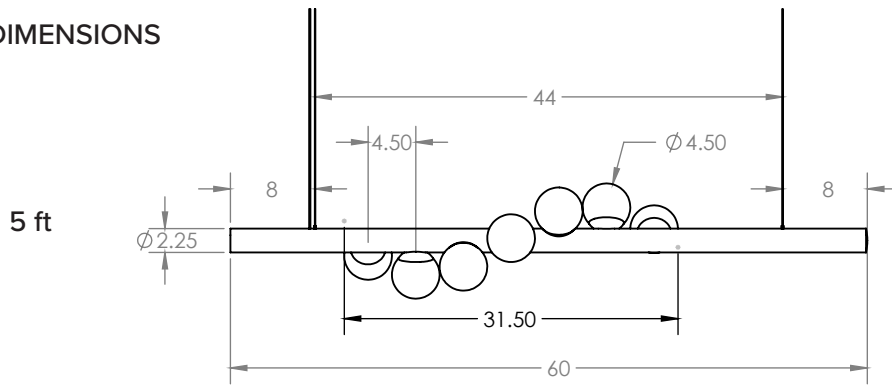

DIMENSIONS

willow
horizontal

DESIGN

2019

POWER CONSUMPTION

3ft:9W, 5ft:13W

SUSPENSION

2 point suspension (per fixture)
Single canopy connection
10' cord length power cable
Custom lengths upon request

MATERIALS

Solid wood
Spun brass
Hand blown glass
12V G4 LED light bulb
Suspension hardware

OUTPUT

120 lumens/bulb
3ft: 600lm, 5ft: 840lm,
Equivalent incandescent 75-100W

FIXTURE WEIGHT

3ft: 7 lbs
5ft: 10 lbs

ORDER SPECIFICATIONS:

MODEL SIZE METAL WOOD

hollis+morris