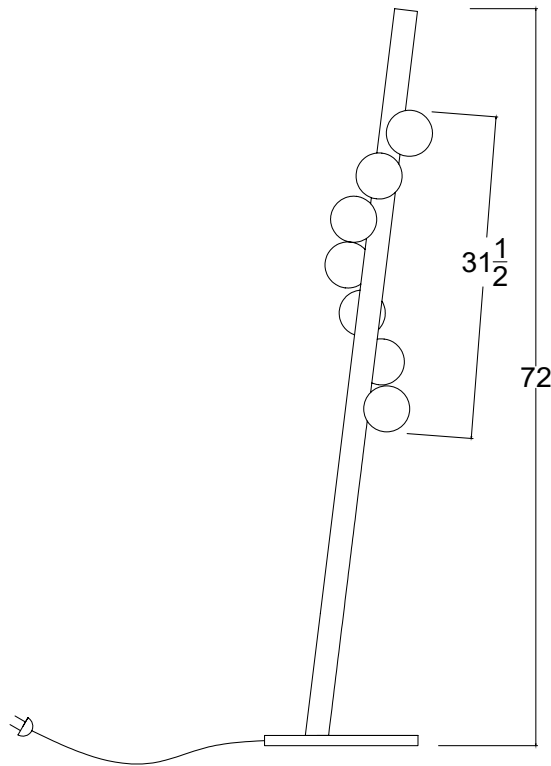

DIMENSIONS

willow floor lamp

DESIGN

2019

POWER CONSUMPTION

6ft:13W

MATERIALS

Solid wood
Spun Steel
Hand blown glass
12V G4 LED light bulb
Metal base

OUTPUT

120 lumens/bulb
6ft: 840lm
Equivalent incandescent 70W

CERTIFICATION

DRIVER

120VAC - 12VDC

COLOR TEMP

3000K
Custom upon request

POWER CORD

6' power cord length
Custom lengths upon request

FIXTURE WEIGHT

6ft: 40 lbs

SIZE

6ft

METAL

POWDER COAT FINISH
Black
White
Custom upon request

METAL FINISH