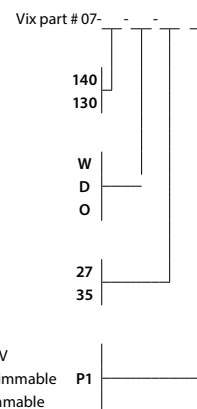

Driver

AC Input Voltage Range: 120-277 V

120 V input: TRIAC, ELV & 0-10 V dimmable

240 & 277 V input: only 0-10 V dimmable