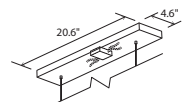

linear canopy, brushed aluminum