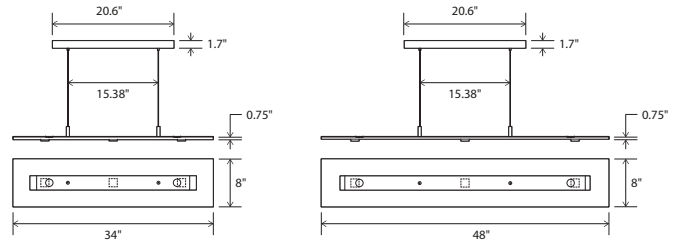

## Vix 34 / 48 linear pendant

Vix 34 dimensions: 34" x 8" x 0.75"

Vix 48 dimensions: 48" x 8" x 0.75"

Materials: solid wood, polymer, aluminum

Vix 34 weight: 10 lb

Vix 48 weight: 15 lb

Light source: integrated LED

Dimmable (see driver below)

Brushed aluminum (CM-006) linear canopy included

Canopy dimensions: 20.6" x 4.6" x 1.7"

Wood canopy cover available:

Walnut (CM-001) cover: part # 60-241-001W

Dark Stained Walnut (CM-002) cover: part # 60-241-001D