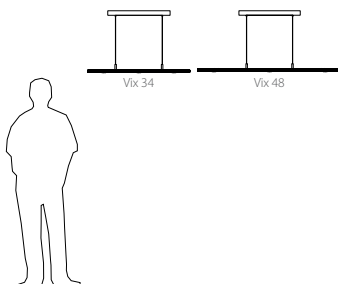

## Vix 34 / 48 linear pendant

Vix 34 dimensions: 34" x 8" x 0.75"

Vix 48 dimensions: 48" x 8" x 0.75"

Materials: solid wood, polymer, aluminum

Vix 34 weight: 10 lb

Vix 48 weight: 15 lb

Light source: integrated LED

Dimmable (see driver below)

Brushed aluminum (CM-006) linear canopy included

Canopy dimensions: 20.6" x 4.6" x 1.7"

Wood canopy cover available:

Walnut (CM-001) cover: part # 60-241-001W

Dark Stained Walnut (CM-002) cover: part # 60-241-001D

White Washed Oak (CM-095) cover: part # 60-241-001O

See website for more canopy information

6'-0" drop length, field adjustable

Suitable for a sloped ceiling

Wood grain will vary

Wood shade may slightly bow or twist