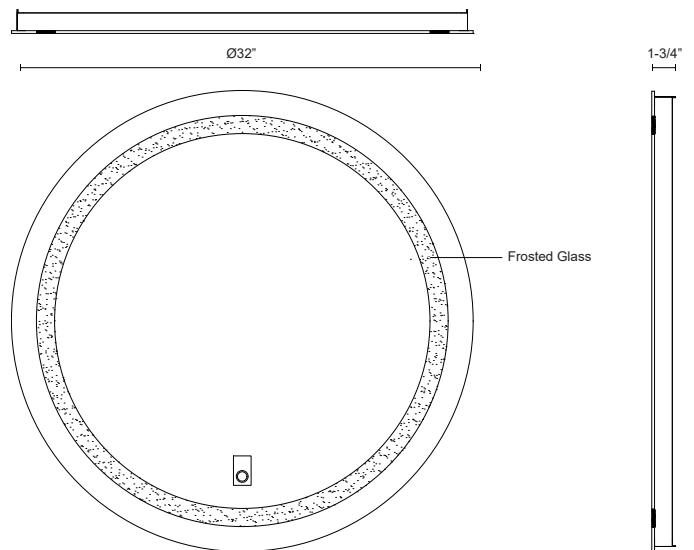

SPECIFICATION DETAILS

Fixture Dimensions	D32" x E1-3/4"
Height from center	16"
Light Source	LED
Wattage	17W
Total Lumens	1600lm
Delivered Lumens	450lm*
Voltage	120V
Color Temperature	Selectable CCT 2700K/3000K/3500K/4000K/5000K
CRI (Ra)	90CRI
LED Rated Life	50,000 hours
Dimming	Touch Dimming
Glass Details	Frosted Glass
ADA Compliant	Yes
Location	Damp
Illumination Direction	Front
Mounting Style	Wall Mount Only
Material	Steel + Aluminum + Glass

* For custom options, consult factory for details.
* For warranty information, please visit www.kuzcolighting.com/warranty

DESCRIPTION

Elevate your daily routine with the Hillmont Round LED Lighting Mirror, a perfect fusion of contemporary style and practicality. Its circular design adds a touch of sophistication to any space. With five selectable color temperature options, you can set the mood and lighting that suits you best, while the convenient touch-based dimming button ensures effortless control. Illuminate your world with the Hillmont Mirror, designed to enhance your morning routine and elevate your makeup game.

- Touch on/off and dimming feature
- Ample illumination for bathroom, makeup lighting
- 5 color temperature selections (2700K/3000K/3500K/4000K/5000K)

COMMENT