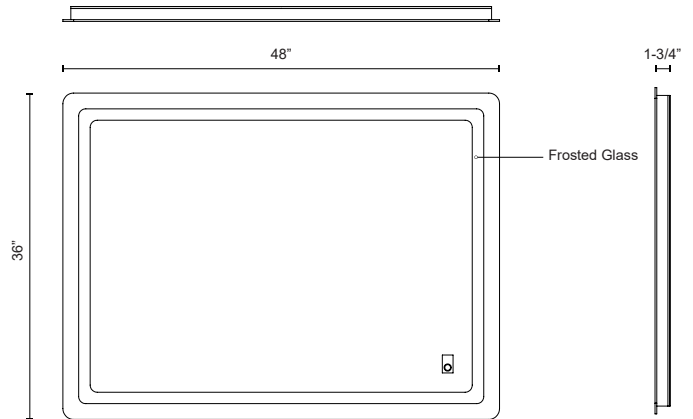

SENECA
VM30348-5CCT
VANITY MIRROR

PROJECT

SPECIFICATION DETAILS

Fixture Dimensions	W48" x H36" x E1-3/4"
Height from center	18"
Light Source	LED
Wattage	22W
Total Lumens	2080lm
Delivered Lumens	600lm
Voltage	120V
Color Temperature	Selectable CCT 2700K/3000K/3500K/4000K/5000K
CRI (Ra)	90CRI
LED Rated Life	50,000 hours
Dimming	Touch Dimming
Glass Details	Frosted Glass
ADA Compliant	Yes
Location	Damp
Illumination Direction	Front
Mounting Style	Wall Mount Horizontal or Vertical
Material	Steel + Aluminum + Glass

* For custom options, consult factory for details.
* For warranty information, please visit www.kuzcolighting.com/warranty

DESCRIPTION

Introducing the Seneca Frameless LED Lighting Mirror, the perfect blend of elegance and functionality for your daily routine. With its sleek rectangular design, this mirror effortlessly complements any modern decor. Choose from five color temperature settings to create the ideal ambiance, and control the lighting with a simple touch, thanks to the intuitive on/off and dimming button. Illuminate your space flawlessly for flawless makeup application and a stunning getting-ready experience.

- Touch dimming feature
- Ample illumination for bathroom, makeup lighting
- 5 color temperature selections (2700K/3000K/3500K/4000K/5000K)
- Vertical or horizontal mounting options

KUZCO

CANADA: 19054 28TH AVENUE - SURREY, BC V3Z 6M3
USA: 3035 E. LONE MOUNTAIN ROAD - LAS VEGAS, NV 89081

WWW.KUZCOLIGHTING.COM

© 2024 KUZCO LIGHTING. ALL RIGHTS RESERVED.

COMMENT