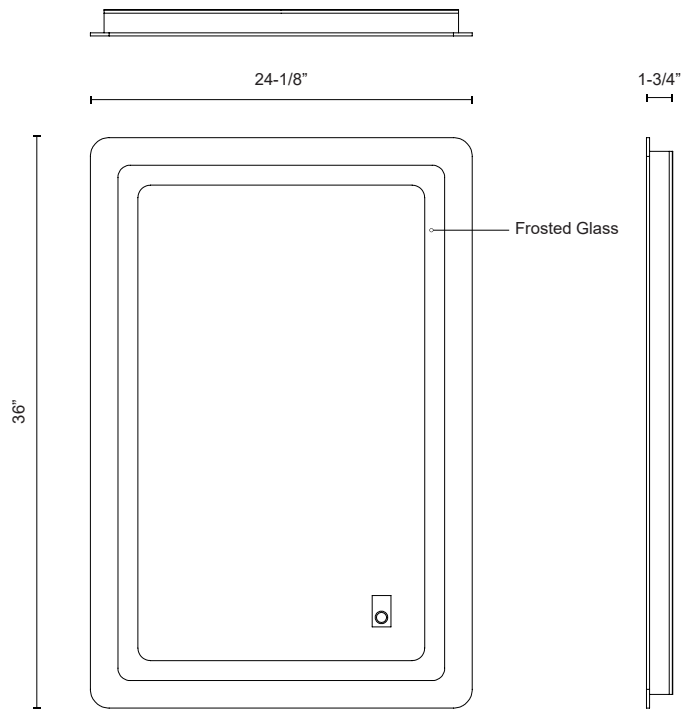

SENECA
VM30324-5CCT
VANITY MIRROR

PROJECT

SPECIFICATION DETAILS

Fixture Dimensions	W24-1/8" x H36" x E1-3/4"
Height from center	18"
Light Source	LED
Wattage	18W
Total Lumens	1700lm
Delivered Lumens	500lm*
Voltage	120V
Color Temperature	Selectable CCT 2700K/3000K/3500K/4000K/5000K
CRI (Ra)	90CRI
LED Rated Life	50,000 hours
Dimming	Touch Dimming
Glass Details	Frosted Glass
ADA Compliant	Yes
Location	Damp
Illumination Direction	Front
Mounting Style	Wall Mount Horizontal or Vertical
Material	Steel + Aluminum + Glass

* For custom options, consult factory for details.
* For warranty information, please visit www.kuzcolighting.com/warranty

DESCRIPTION

Introducing the Seneca Frameless LED Lighting Mirror, the perfect blend of elegance and functionality for your daily routine. With its sleek rectangular design, this mirror effortlessly complements any modern decor. Choose from five color temperature settings to create the ideal ambiance, and control the lighting with a simple touch, thanks to the intuitive on/off and dimming button. Illuminate your space flawlessly for flawless makeup application and a stunning getting-ready experience.

- Touch dimming feature
- Ample illumination for bathroom, makeup lighting
- 5 color temperature selections (2700K/3000K/3500K/4000K/5000K)
- Vertical or horizontal mounting options

KUZCO

CANADA: 19054 28TH AVENUE - SURREY, BC V3Z 6M3
USA: 3035 E. LONE MOUNTAIN ROAD - LAS VEGAS, NV 89081

WWW.KUZCOLIGHTING.COM

© 2024 KUZCO LIGHTING. ALL RIGHTS RESERVED.

COMMENT