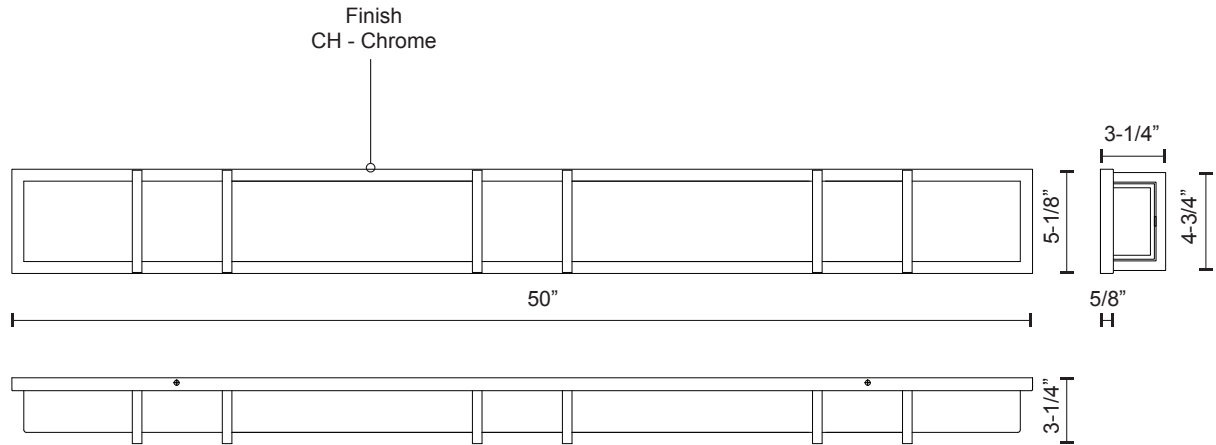

## Vanity

PROJECT						
DATE					TYPE	
<b>Voltage</b>	<b>Watt</b>	<b>LED Lumens</b>	<b>Delivered Lumens</b>	<b>Finish(es)</b>	<b>Color Temp</b>	3000K
120V	63W	4800lm	3405lm*	CH - Chrome	<b>CRI (Ra)</b>	>90
					<b>Dimming</b>	100%-10%
					<b>Rated Life</b>	50,000 hours

## Product Descriptions

Electroplated orthogonal steel structure and details. Rectangular opal acrylic diffuser. Up and down wall light. May be mounted horizontally or vertically.

Utilizes our LED Driver Light Engine.

LED Driver within fixture.

Dimmable with ELV dimmer (not included)

Custom options available.

Canopy Dimensions:  
W50" x H5-1/8" x E5/8"

Comments: