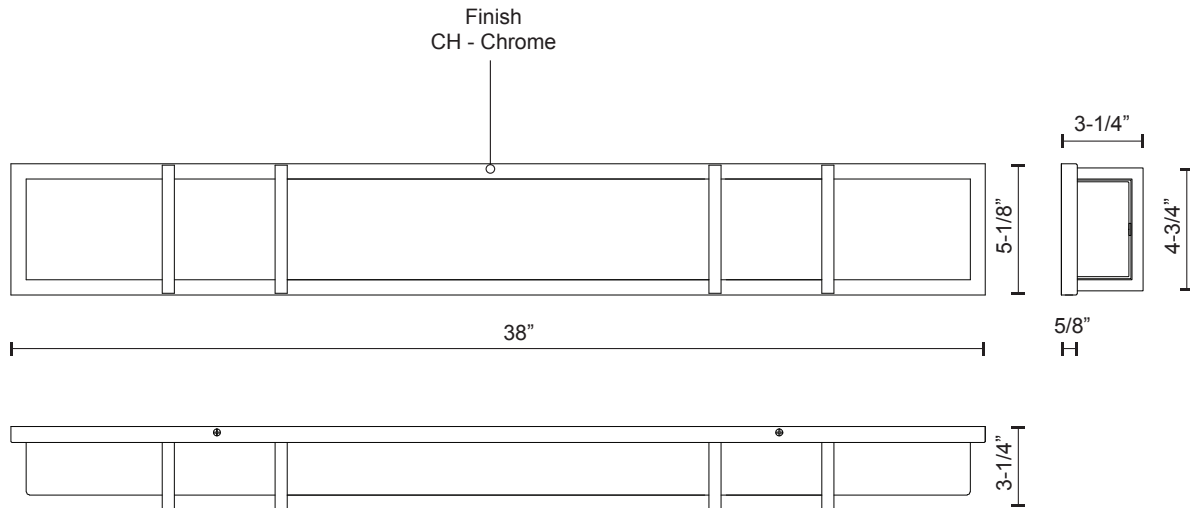

VL61638

Specification Sheet

Vanity

CH - Chrome

| PROJECT | | | | | |
|----------------|-------------|-------------------|-------------------------|-------------------|-------------------------|
| DATE | | | | TYPE | |
| Voltage | Watt | LED Lumens | Delivered Lumens | Finish(es) | Color Temp 3000K |
| 120V | 48.5W | 3600lm | 2620lm* | CH - Chrome | CRI (Ra) >90 |
| | | | | | Dimming 100%-10% |
| | | | | | Rated Life 50,000 hours |

*Preliminary figures

Product Descriptions

Electroplated orthogonal steel structure and details.
Rectangular opal acrylic diffuser. Up and down wall light. May be mounted horizontally or vertically.

Product Details

Dimmable with ELV dimmer (not included)

Custom options available.

Canopy Dimensions:
W38" x H5-1/8" x E5/8"

Comments: