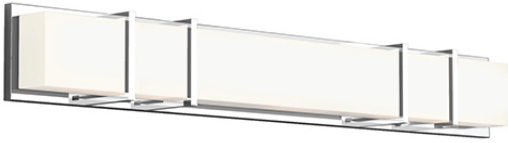

VL61638

Specification Sheet

Vanity

CH - Chrome

| PROJECT | | | | | |
|----------------|-------------|-------------------|-------------------------|-------------------|-------------------------|
| DATE | | | | TYPE | |
| Voltage | Watt | LED Lumens | Delivered Lumens | Finish(es) | Color Temp 3000K |
| 120V | 48.5W | 3600lm | 2620lm* | CH - Chrome | CRI (Ra) >90 |
| | | | | | Dimming 100%-10% |
| | | | | | Rated Life 50,000 hours |

*Preliminary figures

Product Descriptions

Electroplated orthogonal steel structure and details.
Rectangular opal acrylic diffuser. Up and down wall light. May be mounted horizontally or vertically.

Product Details

Dimmable with ELV dimmer (not included)

Custom options available.

Canopy Dimensions:
W38" x H5-1/8" x E5/8"

Comments: