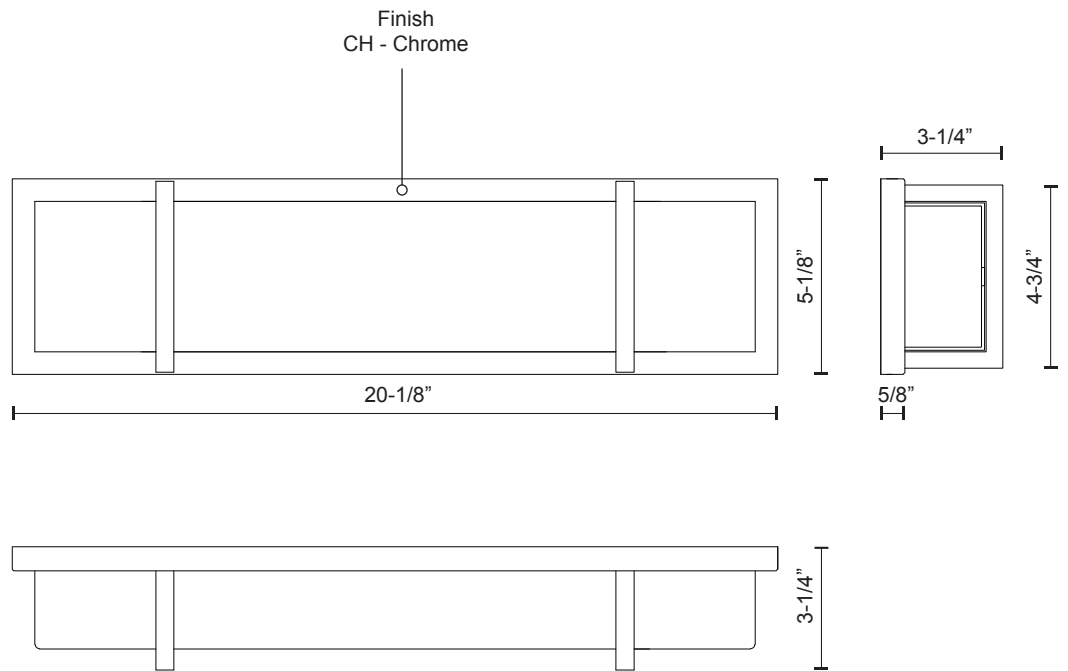

## Vanity

CH - Chrome

PROJECT					
DATE				TYPE	
<b>Voltage</b>	<b>Watt</b>	<b>LED Lumens</b>	<b>Delivered Lumens</b>	<b>Finish(es)</b>	<b>Color Temp</b> 3000K
120V	20W	1600lm	1080lm*	CH - Chrome	CRI (Ra) >90
					Dimming 100%-10%
					Rated Life 50,000 hours

### Product Descriptions

Electroplated orthogonal steel structure and details.  
Rectangular opal acrylic diffuser. Up and down wall light. May be mounted horizontally or vertically.

Utilizes our LED Driver Light Engine.  
LED Driver within fixture.

Dimmable with ELV dimmer (not included)  
Custom options available.

Canopy Dimensions:  
W20-1/8" x H5-1/8" x E5/8"

Comments: