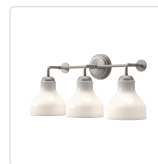

alora mood

P. 1.855.855.8926

CANADA: 19054 28TH Avenue Surrey - BC V3Z 6M3

USA: 3035 E. Lone Mountain Rd - Las Vegas, NV, 89081

WESTLAKE VL540322

FIXTURE DIMENSIONS	W22-1/2" x H10-3/4" x E7-1/2"
HEIGHT FROM CENTER	8-1/2"
EXTENSION	7-1/2"
LAMP TYPE	E26
MAX WATTAGE	60W
BULB QTY	3
BULBS INCLUDED	No
VOLTAGE	120V
GLASS DETAILS	Glossy Opal Glass
MATERIAL	Glass; Steel;
INSTALL OPTIONS	Up/Down; Wall;
LOCATION	Damp
CANOPY DIMENSIONS	D4-5/8" x E1-3/8"
BRAND	Alora Mood

[D - Diameter, L - Length, W - Width, H - Height, E - Extension]

AVAILABLE FINISHES:

VL540322BNGO

Brushed
Nickel/Glossy
Opal Glass

VL540322MBGO

Glossy Opal
Glass/Matte Black
Opal Glass

*For complete warranty terms, please visit: www.aloralighting.com/warranty