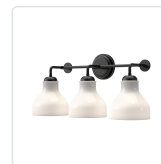

alora mood

P. 1.855.855.8926

CANADA: 19054 28TH Avenue Surrey - BC V3Z 6M3

USA: 3035 E. Lone Mountain Rd - Las Vegas, NV, 89081

WESTLAKE VL540322

FIXTURE DIMENSIONS	W22-1/2" x H10-3/4" x E7-1/2"
HEIGHT FROM CENTER	8-1/2"
EXTENSION	7-1/2"
LAMP TYPE	E26
MAX WATTAGE	60W
BULB QTY	3
BULBS INCLUDED	No
VOLTAGE	120V
GLASS DETAILS	Glossy Opal Glass
MATERIAL	Glass; Steel;
INSTALL OPTIONS	Up/Down; Wall;
LOCATION	Damp
CANOPY DIMENSIONS	D4-5/8" x E1-3/8"
BRAND	Alora Mood

[D - Diameter, L - Length, W - Width, H - Height, E - Extension]

AVAILABLE FINISHES:

VL540322BNGO

Brushed
Nickel/Glossy
Opal Glass

VL540322MBGO

Glossy Opal
Glass/Matte Black
Opal Glass

*For complete warranty terms, please visit: www.aloralighting.com/warranty