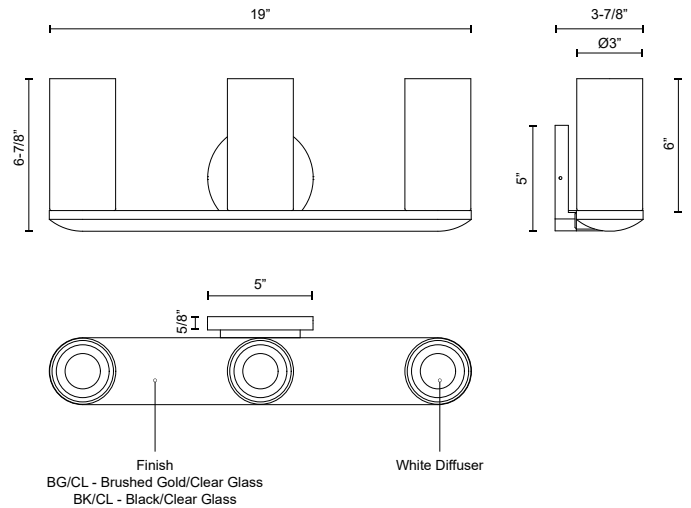

BIRCH VL53519

WALL

PROJECT

SPECIFICATION DETAILS

Fixture Dimensions	W19" x H6-7/8" x E3-7/8"
Light Source	AC LED Module
Wattage	16W
Total Lumens	1270lm
Delivered Lumens	690lm*
Voltage	120V
Color Temperature	3000K
CRI (Ra)	90CRI
Optional Color Temps	2700K - 5000K Available, Minimum Order Quantities Apply
LED Rated Life	50,000 hours
Dimming	100% - 10%, ELV Dimmer (Not Included)
Diffuser Details	White Diffuser (interior)
Glass Details	Clear Glass (exterior)
ADA Compliant	Yes
Location	Damp
Compliance	ADA
Illumination Direction	Up or Down
Mounting Style	Up or Down
Canopy Dimensions	W5" x H5" x E5/8"

* For custom options, consult factory for details.

* For warranty information, please visit www.kuzcolighting.com/warranty

DESCRIPTION

If warm candlelight is what you're after, look no further than the Birch Collection. Clear glass cylinders with frosted glass diffusers give the distinguished look of soft, lit candles for a clean, romantic feel that plays well in various spaces. Available in Brushed Gold or Powder-Coated Black

KUZCO

19054 28TH AVENUE
SURREY - BC V3Z 6M3
CANADA

WWW.KUZCOLIGHTING.COM

COMMENT