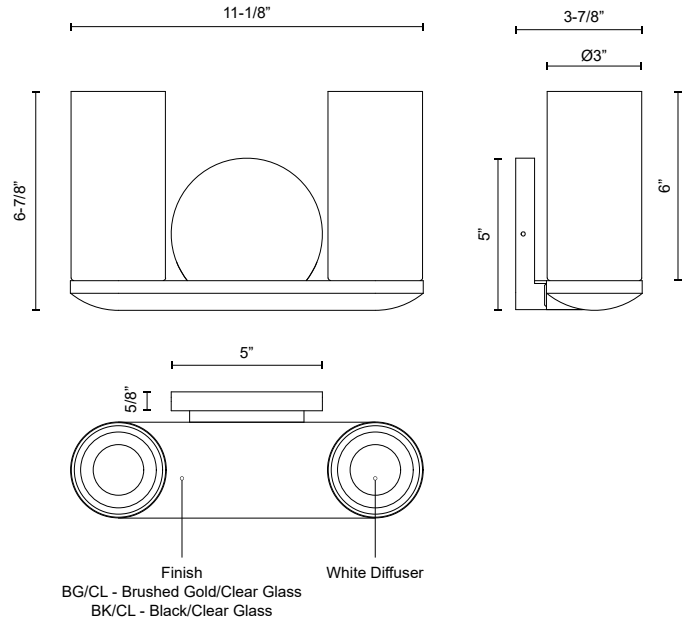

BIRCH VL53511

WALL

PROJECT

SPECIFICATION DETAILS

Fixture Dimensions	W11-1/8" x H6-7/8" x E3-7/8"
Light Source	AC LED Module
Wattage	11W
Total Lumens	850lm
Delivered Lumens	460lm*
Voltage	120V
Color Temperature	3000K
CRI (Ra)	90CRI
Optional Color Temps	2700K - 5000K Available, Minimum Order Quantities Apply
LED Rated Life	50,000 hours
Dimming	100% - 10%, ELV Dimmer (Not Included)
Diffuser Details	White Diffuser (interior)
Glass Details	Clear Glass (exterior)
ADA Compliant	Yes
Location	Damp
Compliance	ADA
Illumination Direction	Up or Down
Mounting Style	Up or Down
Canopy Dimensions	W5" x H5" x E5/8"

* For custom options, consult factory for details.

* For warranty information, please visit www.kuzcolighting.com/warranty

DESCRIPTION

If warm candlelight is what you're after, look no further than the Birch Collection. Clear glass cylinders with frosted glass diffusers give the distinguished look of soft, lit candles for a clean, romantic feel that plays well in various spaces. Available in Brushed Gold or Powder-Coated Black

KUZCO

19054 28TH AVENUE
SURREY - BC V3Z 6M3
CANADA

WWW.KUZCOLIGHTING.COM

COMMENT