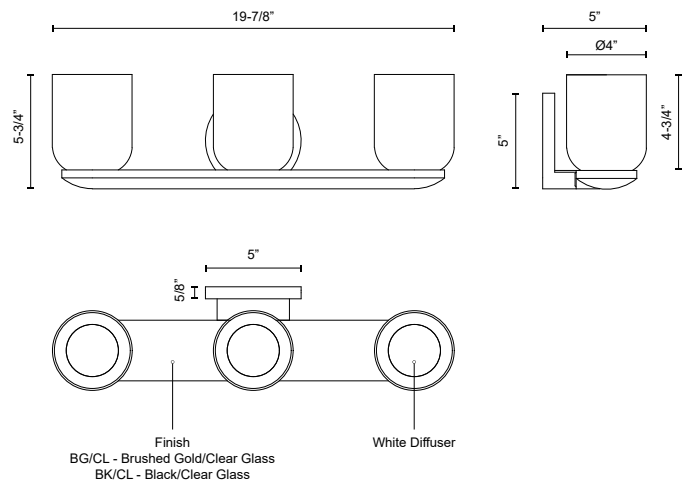

CEDAR VL52520

WALL

PROJECT

SPECIFICATION DETAILS

Fixture Dimensions	W19-7/8" x H5-3/4" x E5"
Light Source	AC LED Module
Wattage	16W
Total Lumens	1270lm
Delivered Lumens	740lm*
Voltage	120V
Color Temperature	3000K
CRI (Ra)	90CRI
Optional Color Temps	2700K - 5000K Available, Minimum Order Quantities Apply
LED Rated Life	50,000 hours
Dimming	100% - 10%, ELV Dimmer (Not Included)
Diffuser Details	White Diffuser (interior)
Glass Details	Clear Glass (exterior)
Location	Damp
Illumination Direction	Up or Down
Mounting Style	Up or Down
Canopy Dimensions	W5" x H5" x E5/8"

* For custom options, consult factory for details.

* For warranty information, please visit www.kuzcolighting.com/warranty

DESCRIPTION

The charming Cedar Collection is filled with whimsical frosted glass diffusers resting inside clear glass shades. This versatile family includes a variety of different mounting options that can be mounted up, down, horizontally, or vertically. The metal base details offer a nice rigidity that compliments the soft curves found on the rest of the piece and are available in two finishes.

KUZCO

19054 28TH AVENUE
SURREY - BC V3Z 6M3
CANADA

WWW.KUZCOLIGHTING.COM

COMMENT