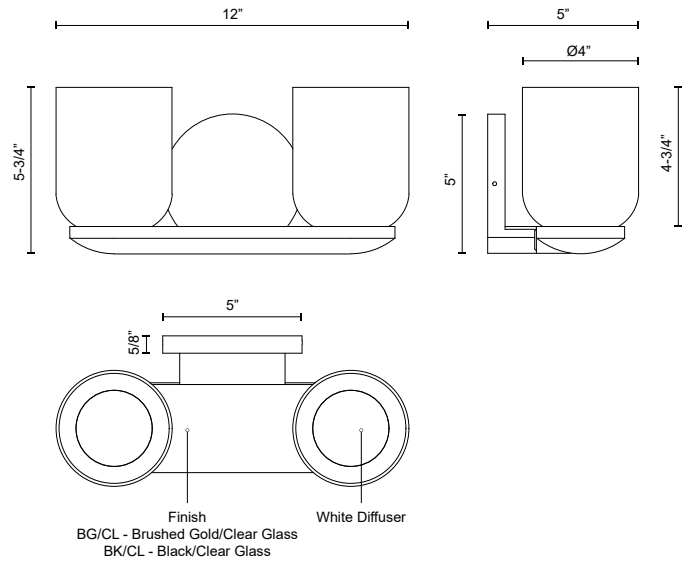

CEDAR VL52512

WALL

PROJECT

VL52512-BG/CL
Brushed Gold/Clear

VL52512-BK/CL
Black/Clear

SPECIFICATION DETAILS

Fixture Dimensions	W12" x H5-3/4" x E5"
Light Source	AC LED Module
Wattage	11W
Total Lumens	850lm
Delivered Lumens	490lm*
Voltage	120V
Color Temperature	3000K
CRI (Ra)	90CRI
Optional Color Temps	2700K - 5000K Available, Minimum Order Quantities Apply
LED Rated Life	50,000 hours
Dimming	100% - 10%, ELV Dimmer (Not Included)
Diffuser Details	White Diffuser (interior)
Glass Details	Clear Glass (exterior)
Location	Damp
Illumination Direction	Up or Down
Mounting Style	Up or Down
Canopy Dimensions	W5" x H5" x E5/8"

* For custom options, consult factory for details.

* For warranty information, please visit www.kuzcolighting.com/warranty

DESCRIPTION

The charming Cedar Collection is filled with whimsical frosted glass diffusers resting inside clear glass shades. This versatile family includes a variety of different mounting options that can be mounted up, down, horizontally, or vertically. The metal base details offer a nice rigidity that compliments the soft curves found on the rest of the piece and are available in two finishes.