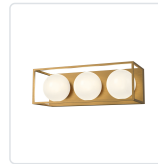

AMELIA VL519319

FIXTURE DIMENSIONS	W19" x H6-3/8" x E7-3/4"
HEIGHT FROM CENTER	3-1/8"
EXTENSION	7-3/4"
LAMP TYPE	E26
MAX WATTAGE	60W
BULB QTY	3
BULBS INCLUDED	No
VOLTAGE	120V
GLASS DETAILS	Opal Glass
MATERIAL	Glass; Steel;
INSTALL OPTIONS	Horizontal/Vertical; Wall;
LOCATION	Damp
BRAND	Alora Mood

[D - Diameter, L - Length, W - Width, H - Height, E - Extension]

AVAILABLE FINISHES:

VL519319AGOP
Aged Gold/Opal
Matte Glass

VL519319MBOP
Matte Black/Opal
Matte Glass

*For complete warranty terms, please visit: www.aloralighting.com/warranty