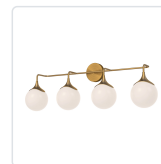

alora mood

P. 1.855.855.8926

CANADA: 19054 28TH Avenue Surrey - BC V3Z 6M3

USA: 3035 E. Lone Mountain Rd - Las Vegas, NV, 89081

NOUVEAU VL505136

FIXTURE DIMENSIONS	W35-1/2" x H11-7/8" x E8-1/4"
HEIGHT FROM CENTER	9-1/2"
EXTENSION	8-1/4"
LAMP TYPE	E26
MAX WATTAGE	40W
BULB QTY	4
BULBS INCLUDED	No
VOLTAGE	120V
GLASS DETAILS	Opal Glass
MATERIAL	Glass; Steel;
INSTALL OPTIONS	Up/Down; Wall;
LOCATION	Damp
CANOPY DIMENSIONS	D4-3/4" x E1"
BRAND	Alora Mood

[D - Diameter, L - Length, W - Width, H - Height, E - Extension]

AVAILABLE FINISHES:

VL505136MBOP
Matte Black/Opal
Matte Glass

VL505136AGOP
Aged Gold/Opal
Matte Glass

*For complete warranty terms, please visit: www.aloralighting.com/warranty