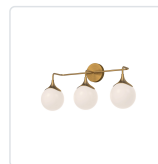

## NOUVEAU VL505125

FIXTURE DIMENSIONS	W25-5/8" x H11-7/8" x E8-1/4"
HEIGHT FROM CENTER	9-1/2"
EXTENSION	8-1/4"
LAMP TYPE	E26
MAX WATTAGE	40W
BULB QTY	3
BULBS INCLUDED	No
VOLTAGE	120V
GLASS DETAILS	Opal Glass
MATERIAL	Glass; Steel;
INSTALL OPTIONS	Up/Down; Wall;
LOCATION	Damp
CANOPY DIMENSIONS	D4-3/4" x E1"
BRAND	Alora Mood

### AVAILABLE FINISHES:

VL505125AGOP  
Aged Gold/Opal  
Matte Glass

VL505125MBOP  
Matte Black/Opal  
Matte Glass

\*For complete warranty terms, please visit: [www.aloralighting.com/warranty](http://www.aloralighting.com/warranty)