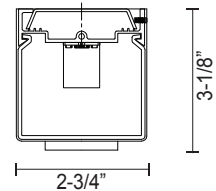

VL47221

Specification Sheet

Wall Sconce

CH - Chrome

Other Finishes:

BK - Black

Product Features

Simplistic Modern LED with rectangular shaped white acrylic finished with chrome end caps and matching canopy (optional). Equipped with our powerful 120V AC LED technology, 19W, fully dimmable and may be mounted horizontally or vertically. Available in three different sizes.

*Preliminary figures

Fixture Weight:

Canopy dimensions:
 20-1/8" x 3-1/8 x 2-3/4"

Comments: