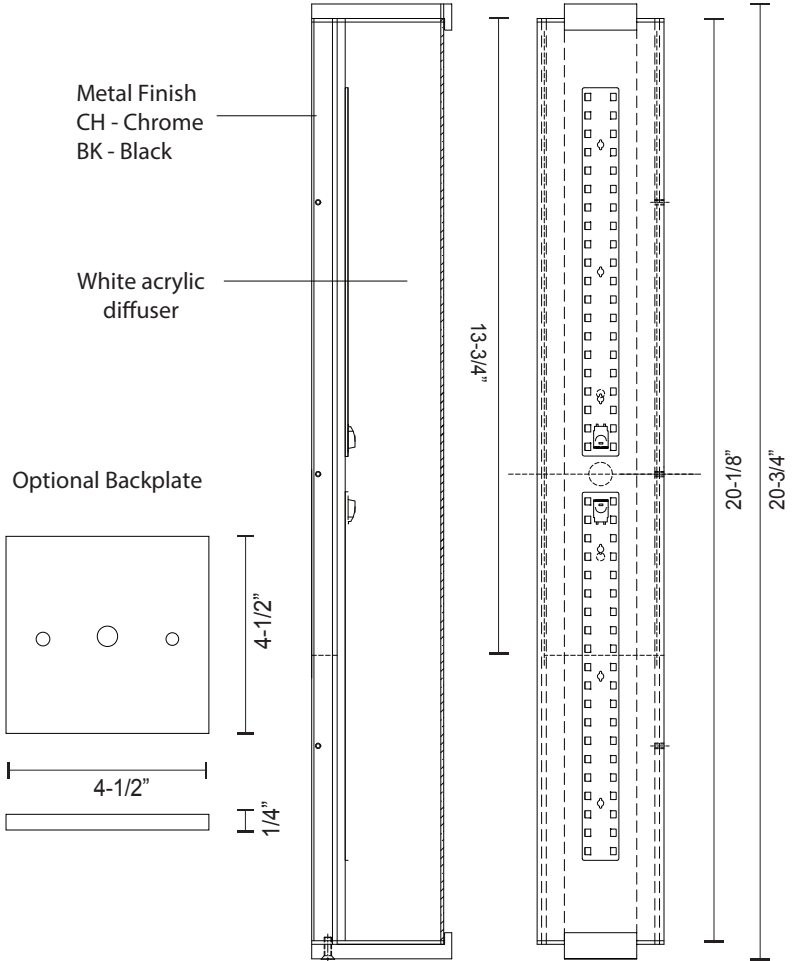

VL47221

Specification Sheet

Wall Sconce

CH - Chrome

Other Finishes:

BK - Black

Product Features

Simplistic Modern LED with rectangular shaped white acrylic finished with chrome end caps and matching canopy (optional). Equipped with our powerful 120V AC LED technology, 19W, fully dimmable and may be mounted horizontally or vertically. Available in three different sizes.

Product Details

High system efficacy
 Low total life cycle cost
 No visible flicker AC operation
 ETL Listed
 1-year fixture warranty and 5-year LED board warranty.

Complete warranty terms located at:
www.kuzcolighting.com/warranty

PROJECT					V 1.0
DATE					TYPE
Voltage	Watts	LED Lumens	Delivered Lumens	Finish(es)	Color Temp 3000K CRI (Ra) >90 Dimming 100% - 10% Rated Life 50,000 hours
120V	19W*	1600lm*	TBD	CH - Chrome	
120V	19W*	1600lm*	TBD	BK - Black	

*Preliminary figures

Fixture Weight:

Canopy dimensions:
 20-1/8" x 3-1/8 x 2-3/4"

Comments: