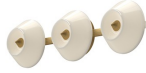

# HOLT VL45721

WALL

PROJECT

VL45721-BG/GO  
Brushed  
Gold/Glossy Opal  
Glass

VL45721-BK/GO  
Black/Glossy Opal  
Glass

## SPECIFICATION DETAILS

<b>Fixture Dimensions</b>	W21-1/2" x H5-5/8" x E3-1/4"
<b>Light Source</b>	AC LED Module
<b>Wattage</b>	26W
<b>Total Lumens</b>	2040lm
<b>Delivered Lumens</b>	670lm*
<b>Voltage</b>	120V
<b>Color Temperature</b>	3000K
<b>CRI (Ra)</b>	90CRI
<b>Optional Color Temps</b>	2700K - 5000K Available, Minimum Order Quantities Apply
<b>LED Rated Life</b>	50,000 hours
<b>Dimming</b>	100% - 10%, ELV Dimmer (Not Included)
<b>Glass Details</b>	Glossy Opal Glass
<b>ADA Compliant</b>	Yes
<b>Location</b>	Damp
<b>Illumination Direction</b>	Front
<b>Mounting Style</b>	All Orientation
<b>CEC Title 24 JA8</b>	Yes, JA8-2022
<b>Canopy Dimensions</b>	D4-5/8" x E5/8"

## DESCRIPTION

The dramatic spiked pyramid detail of the Holt Collection gives it an edgy sophistication that isn't found in other vanity-style lighting options. Each circular opal glass diffuser is topped with brushed gold or black pyramids that draw your eyes to the center of the fixture. Whether you're looking for a unique style or an alternative edge, the Holt family is the direction to go.