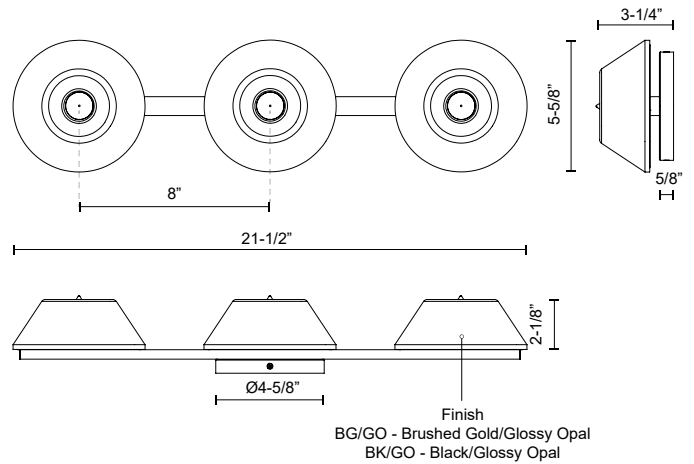

HOLT VL45721

WALL

PROJECT

SPECIFICATION DETAILS

Fixture Dimensions	W21-1/2" x H5-5/8" x E3-1/4"
Light Source	AC LED Module
Wattage	26W
Total Lumens	2040lm
Delivered Lumens	670lm*
Voltage	120V
Color Temperature	3000K
CRI (Ra)	90CRI
Optional Color Temps	2700K - 5000K Available, Minimum Order Quantities Apply
LED Rated Life	50,000 hours
Dimming	100% - 10%, ELV Dimmer (Not Included)
Glass Details	Glossy Opal Glass
ADA Compliant	Yes
Location	Damp
Illumination Direction	Front
Mounting Style	All Orientation
CEC Title 24 JA8	Yes, JA8-2022
Canopy Dimensions	D4-5/8" x E5/8"

* For custom options, consult factory for details.

* For warranty information, please visit www.kuzcolighting.com/warranty

DESCRIPTION

The dramatic spiked pyramid detail of the Holt Collection gives it an edgy sophistication that isn't found in other vanity-style lighting options. Each circular opal glass diffuser is topped with brushed gold or black pyramids that draw your eyes to the center of the fixture. Whether you're looking for a unique style or an alternative edge, the Holt family is the direction to go.

KUZCO

19054 28TH AVENUE
SURREY - BC V3Z 6M3
CANADA

WWW.KUZCOLIGHTING.COM

COMMENT