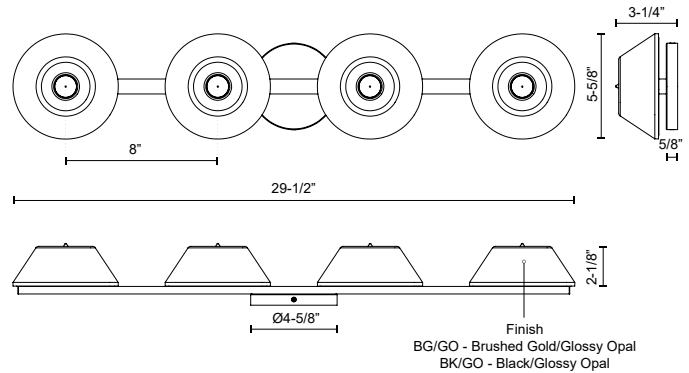

HOLT VL45730

WALL

PROJECT

SPECIFICATION DETAILS

Fixture Dimensions	W29-1/2" x H5-5/8" x E3-1/4"
Light Source	AC LED Module
Wattage	34W
Total Lumens	2720lm
Delivered Lumens	900lm*
Voltage	120V
Color Temperature	3000K
CRI (Ra)	90CRI
Optional Color Temps	2700K - 5000K Available, Minimum Order Quantities Apply
LED Rated Life	50,000 hours
Dimming	100% - 10%, ELV Dimmer (Not Included)
Glass Details	Glossy Opal Glass
ADA Compliant	Yes
Location	Damp
Illumination Direction	Front
Mounting Style	All Orientation
CEC Title 24 JA8	Yes, JA8-2022
Canopy Dimensions	D4-5/8" x E5/8"

* For custom options, consult factory for details.

* For warranty information, please visit www.kuzcolighting.com/warranty

DESCRIPTION

The dramatic spiked pyramid detail of the Holt Collection gives it an edgy sophistication that isn't found in other vanity-style lighting options. Each circular opal glass diffuser is topped with brushed gold or black pyramids that draw your eyes to the center of the fixture. Whether you're looking for a unique style or an alternative edge, the Holt family is the direction to go.

KUZCO

19054 28TH AVENUE
SURREY - BC V3Z 6M3
CANADA

WWW.KUZCOLIGHTING.COM

COMMENT