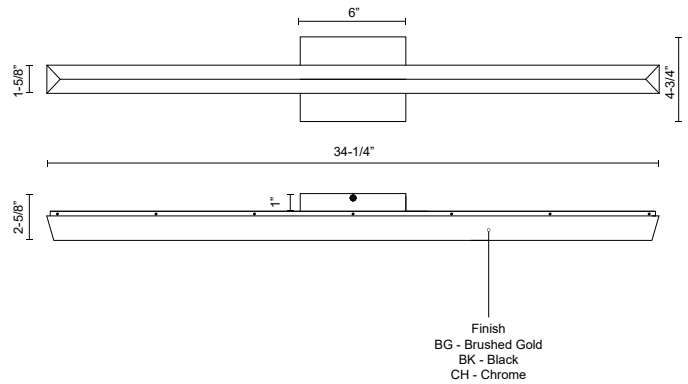

SAPHIR VL27534

WALL

PROJECT

SPECIFICATION DETAILS

Fixture Dimensions	W34-1/4" x H4-3/4" x H2-5/8"
Light Source	LED with DC Driver
Wattage	30W
Total Lumens	2350lm
Delivered Lumens	1450lm*
Voltage	120V
Color Temperature	3000K
CRI (Ra)	90CRI
Optional Color Temps	2700K - 5000K Available, Minimum Order Quantities Apply
LED Rated Life	50,000 hours
Dimming	100% - 10%, TRIAC or ELV Dimmer (Not Included)
Diffuser Details	Clear exterior Frosted Interior Acrylic
ADA Compliant	Yes
Location	Damp
Illumination Direction	Front
Mounting Style	All Orientation
CEC Title 24 JA8	Yes, JA8-2022
Canopy Dimensions	W6" x H4-3/4" x E1"

* For custom options, consult factory for details.

* For warranty information, please visit www.kuzcolighting.com/warranty

DESCRIPTION

Invite warmth into your space with our Saphir Collection. This modern vanity light adds depth and style with its great triangular ribbed diffuser and horizontal or vertical hanging options. With three finishes to choose from, this piece is a spectacular option for any decor style

KUZCO

19054 28TH AVENUE
SURREY - BC V3Z 6M3
CANADA

WWW.KUZCOLIGHTING.COM

COMMENT