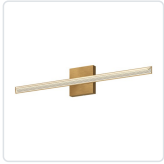

SAPHIR VL27534

WALL

PROJECT

VL27534-BG
Brushed Gold

VL27534-BK
Black

VL27534-CH
Chrome

SPECIFICATION DETAILS

Fixture Dimensions	W34-1/4" x H4-3/4" x H2-5/8"
Light Source	LED with DC Driver
Wattage	30W
Total Lumens	2350lm
Delivered Lumens	1450lm*
Voltage	120V
Color Temperature	3000K
CRI (Ra)	90CRI
Optional Color Temps	2700K - 5000K Available, Minimum Order Quantities Apply
LED Rated Life	50,000 hours
Dimming	100% - 10%, TRIAC or ELV Dimmer (Not Included)
Diffuser Details	Clear exterior Frosted Interior Acrylic
ADA Compliant	Yes
Location	Damp
Illumination Direction	Front
Mounting Style	All Orientation
CEC Title 24 JA8	Yes, JA8-2022
Canopy Dimensions	W6" x H4-3/4" x E1"

* For custom options, consult factory for details.

* For warranty information, please visit www.kuzcolighting.com/warranty

DESCRIPTION

Invite warmth into your space with our Saphir Collection. This modern vanity light adds depth and style with its great triangular ribbed diffuser and horizontal or vertical hanging options. With three finishes to choose from, this piece is a spectacular option for any decor style