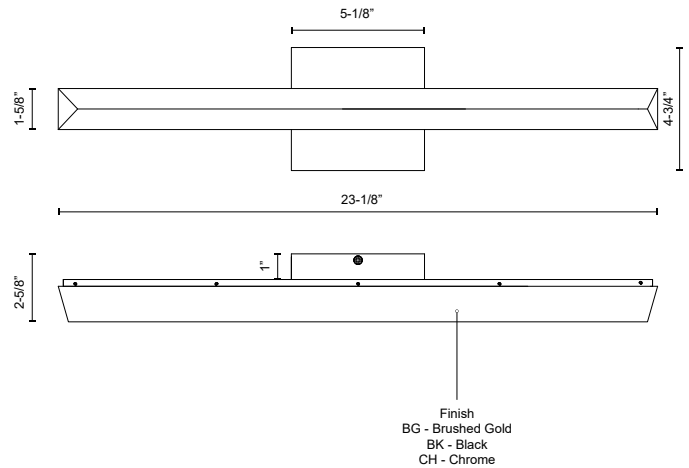

SAPHIR VL27523

WALL

PROJECT

SPECIFICATION DETAILS

Fixture Dimensions	W23-1/8" x H4-3/4" x E2-5/8"
Light Source	LED with DC Driver
Wattage	22W
Total Lumens	1700lm
Delivered Lumens	1050lm*
Voltage	120V
Color Temperature	3000K
CRI (Ra)	90CRI
Optional Color Temps	2700K - 5000K Available, Minimum Order Quantities Apply
LED Rated Life	50,000 hours
Dimming	100% - 10%, TRIAC or ELV Dimmer (Not Included)
Diffuser Details	Clear exterior Frosted Interior Acrylic
ADA Compliant	Yes
Location	Damp
Illumination Direction	Front
Mounting Style	All Orientation
Canopy Dimensions	W5-1/8" x H4-3/4" x E1"
CEC Title 24 JA8	Yes, JA8-2022

* For custom options, consult factory for details.

* For warranty information, please visit www.kuzcolighting.com/warranty

DESCRIPTION

Invite warmth into your space with our Saphir Collection. This modern vanity light adds depth and style with its great triangular ribbed diffuser and horizontal or vertical hanging options. With three finishes to choose from, this piece is a spectacular option for any decor style

Finish
BG - Brushed Gold
BK - Black
CH - Chrome

KUZCO

19054 28TH AVENUE
SURREY - BC V3Z 6M3
CANADA

WWW.KUZCOLIGHTING.COM

COMMENT