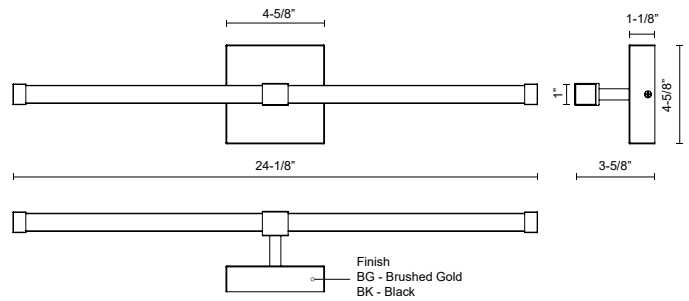

BLADE VL23524

WALL

PROJECT

SPECIFICATION DETAILS

Fixture Dimensions	W24-1/8" x H1" x E3-5/8"
Light Source	LED with DC Driver
Wattage	12W
Total Lumens	1350lm
Delivered Lumens	BG-933lm; BK-914lm;
Voltage	120V
Color Temperature	3000K
CRI (Ra)	90CRI
Optional Color Temps	2700K - 5000K Available, Minimum Order Quantities Apply
LED Rated Life	50,000 hours
Dimming	100% - 10%, TRIAC or ELV Dimmer (Not Included)
Diffuser Details	Clear Acrylic Exterior/White Silicone Interior
ADA Compliant	Yes
Location	Damp
Compliance	T24-JA8; ADA;
Illumination Direction	Up/Down
Mounting Style	All Orientation
CEC Title 24 JA8	Yes, JA8-22
Canopy Dimensions	W4-5/8" x H4-5/8" x E1-1/8"

* For custom options, consult factory for details.

* For warranty information, please visit www.kuzcolighting.com/warranty

DESCRIPTION

The Blade Collection is as artistic as it is functional. With its linear design and long acrylic ribbed diffusers, the entire Blade family delivers a tremendous depth of light that makes for spectacular lighting in high-traffic areas of the home. With a variety of styles and hanging options available, it's easy to create a unique lighting environment of high caliber.

KUZCO

19054 28TH AVENUE
SURREY - BC V3Z 6M3
CANADA

WWW.KUZCOLIGHTING.COM

COMMENT