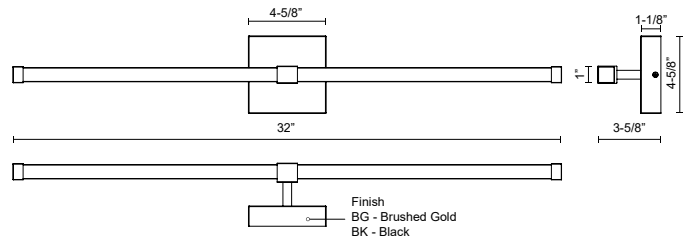

BLADE VL23532

WALL

PROJECT

SPECIFICATION DETAILS

Fixture Dimensions	W32" x H1" x E3-5/8"
Light Source	LED with DC Driver
Wattage	15W
Total Lumens	1350lm
Delivered Lumens	BG-1087lm; BK-1073lm;
Voltage	120V
Color Temperature	3000K
CRI (Ra)	90CRI
Optional Color Temps	2700K - 5000K Available, Minimum Order Quantities Apply
LED Rated Life	50,000 hours
Dimming	100% - 10%, TRIAC or ELV Dimmer (Not Included)
Diffuser Details	Clear Acrylic Exterior/White Silicone Interior
ADA Compliant	Yes
Location	Damp
Compliance	T24-JA8; ADA;
Illumination Direction	Up/Down
Mounting Style	All Orientation
CEC Title 24 JA8	Yes, JA8-22
Canopy Dimensions	W4-5/8" x H4-5/8" x E1-1/8"

* For custom options, consult factory for details.

* For warranty information, please visit www.kuzcolighting.com/warranty

DESCRIPTION

The Blade Collection is as artistic as it is functional. With its linear design and long acrylic ribbed diffusers, the entire Blade family delivers a tremendous depth of light that makes for spectacular lighting in high-traffic areas of the home. With a variety of styles and hanging options available, it's easy to create a unique lighting environment of high caliber.

KUZCO

19054 28TH AVENUE
SURREY - BC V3Z 6M3
CANADA

WWW.KUZCOLIGHTING.COM

COMMENT