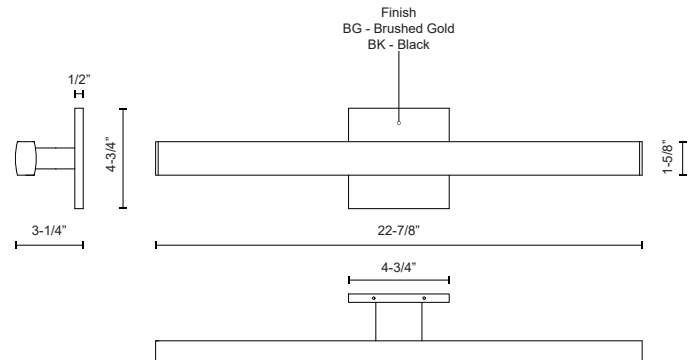

VERA VL20323

WALL

PROJECT

VL20323-BG
Brushed Gold

VL20323-BK
Black

SPECIFICATION DETAILS

Fixture Dimensions	W22-7/8" x H4-3/4" x E3-1/4"
Height from center	2-3/8"
Light Source	AC LED Module
Wattage	26W
Total Lumens	1730lm
Delivered Lumens	BG-1220lm*; BK-1060lm*;
Voltage	120V
Color Temperature	3000K
CRI (Ra)	90CRI
Optional Color Temps	2700K - 5000K Available, Minimum Order Quantities Apply
LED Rated Life	50,000 hours
Dimming	100% - 10%, ELV Dimmer (Not Included)
Diffuser Details	White PC Diffuser
ADA Compliant	Yes
Location	Damp
Illumination Direction	Up/Down
Mounting Style	Wall Mount, All Orientation
CEC Title 24 JA8	Yes, JA8-2022
Canopy Dimensions	W4-3/4" x H4-3/4" x E1/2"
Material	Aluminum
Paint Finish	BG01; BK02;

* For custom options, consult factory for details.

* For warranty information, please visit www.kuzcolighting.com/warranty

DESCRIPTION

Introducing Vera, a sleek and modern series of wall/vanity lights that seamlessly embodies our brand's signature style. Crafted with precision, these fixtures feature integrated LED technology that bathes your space in a harmonious, dual-sided illumination, emanating from its slim rectangular frame. The versatility of Vera knows no bounds, as it can be effortlessly mounted either horizontally or vertically to suit your design vision.

- Slim, modern rectangular vanity fixture
- Brushed Gold or Matte Black finishes
- LED, no need for bulbs
- Illumination from both sides of body
- Can be mounted horizontal or vertical
- Damp rated for bathroom use