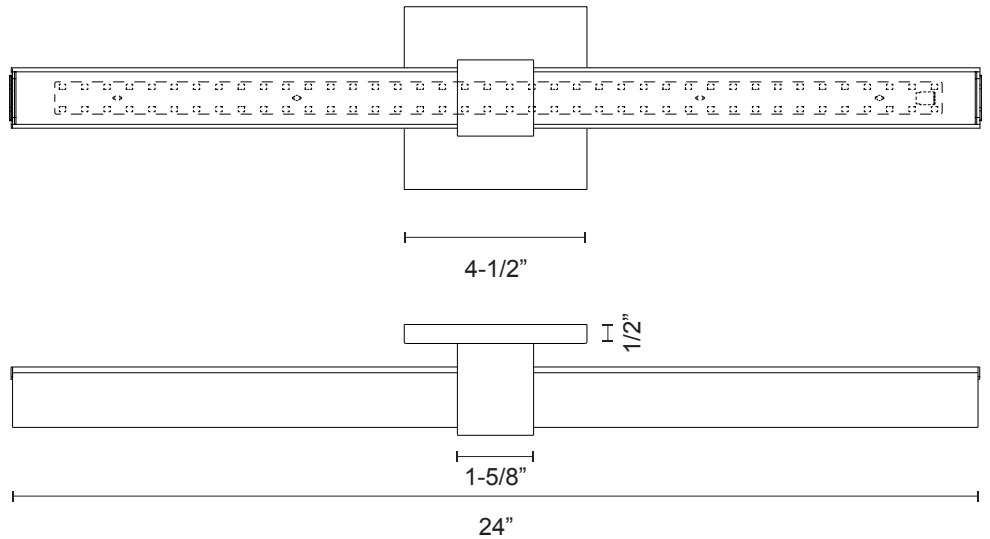

VL17124

Specification Sheet

Vanity Light

PROJECT						V 1.0
DATE				TYPE		
Voltage	Watts	LED Lumens	Delivered Lumens	Finish(es)		Color Temp 3000K CRI (Ra) >90 Dimming 100% - 10% Rated Life 50,000 hours
120V	29W	2400lm	1633lm	CH - Chrome		

*Preliminary figures

CH - Chrome

Product Descriptions

Product Details

- High system efficacy
- Low total life cycle cost
- No visible flicker AC operation
- ETL Listed
- 5-year LED warranty and 1-year fixture warranty.
- Complete warranty terms located at: www.kuzcolighting.com/warranty
- Utilizes our patented Driverless LED Light Engine technology - connects directly to AC, no external driver needed.
- Available in chrome metal finish with a white opal glass diffuser. Can be mounted vertically or horizontally.
- Comes with interior wiring
- Dimmable with ELV dimmer (not included)
- Custom options available