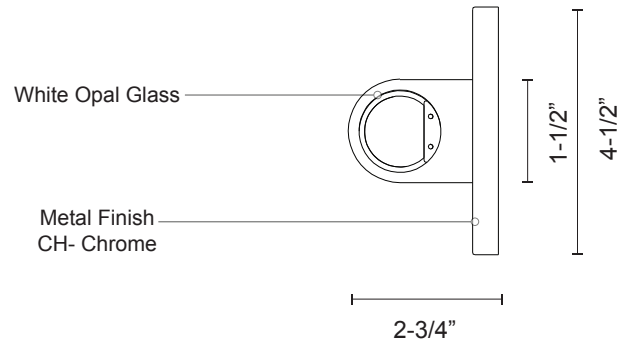

VL17124

Specification Sheet

Vanity Light

PROJECT						V 1.0
DATE				TYPE		
Voltage	Watts	LED Lumens	Delivered Lumens	Finish(es)		Color Temp 3000K CRI (Ra) >90 Dimming 100% - 10% Rated Life 50,000 hours
120V	29W	2400lm	1633lm	CH - Chrome		

*Preliminary figures

CH - Chrome

Product Descriptions

Product Details

- High system efficacy
- Low total life cycle cost
- No visible flicker AC operation
- ETL Listed
- 5-year LED warranty and 1-year fixture warranty.
- Complete warranty terms located at: www.kuzcolighting.com/warranty
- Utilizes our patented Driverless LED Light Engine technology - connects directly to AC, no external driver needed.
- Available in chrome metal finish with a white opal glass diffuser. Can be mounted vertically or horizontally.
- Comes with interior wiring
- Dimmable with ELV dimmer (not included)
- Custom options available

Fixture Weight:

Canopy dimensions:
L: 4-1/2" H: 4-1/2" W:1/2"

Comments: