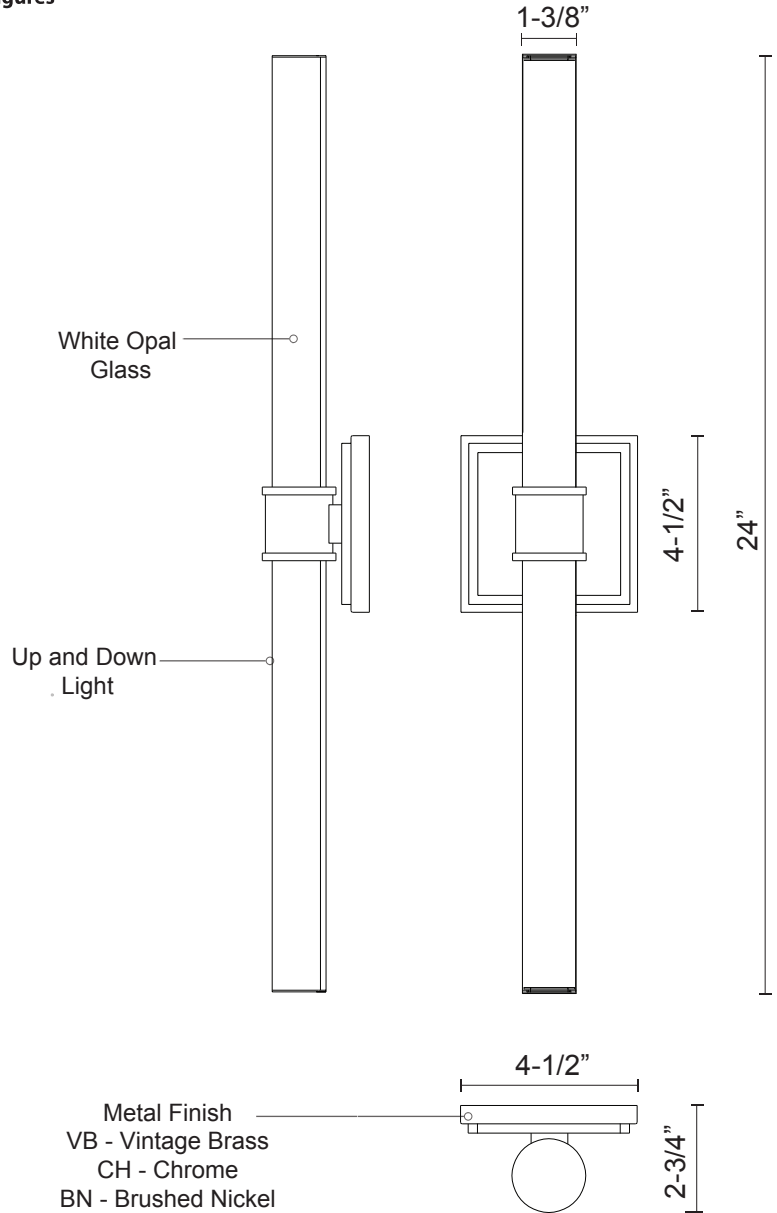

## Vanity Light

VB - Vintage Brass

Other Finishes:

CH - Chrome

BN - Brushed Nickel

PROJECT						
DATE		TYPE				
Voltage	Watt	LED Lumens	Delivered Lumens	Finish(es)		
120V	29W	2400lm	TBD	BN - Brushed Nickel		Color Temp 3000K
120V	29W	2400lm	TBD	CH - Chrome		CRI (Ra) >90
120V	29W	2400lm	TBD	VB - Vintage Brass		Dimming 100% - 10%
						Rated Life 50,000 hours

\*Preliminary figures

Comments:

Fixture Weight:

Canopy dimensions:  
L: 4-1/2" H: 4-1/2" W: 5/8"