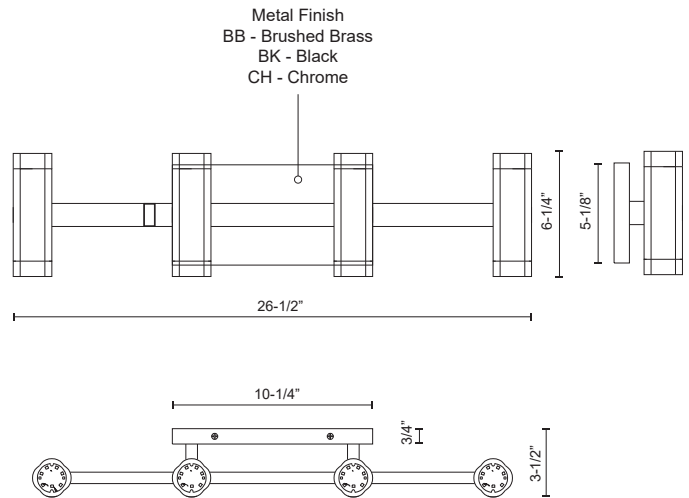

BRAZEN VL16727

VANITY

PROJECT

DESCRIPTION

Extruded aluminum quatrefoil lamps on rectangular wall mount. Finely textured powder-coat or plated finish. Opal diffuser caps. Up and down light. Custom options available.

VL16727-BB
Brushed Brass

VL16727-BK
Black

VL16727-CH
Chrome

SPECIFICATION DETAILS

* For custom options, consult factory for details.

Fixture Dimensions	W26-1/2" x H6-1/4" x E3-1/2"
Light Source	AC LED Module
Total Lumens	2500lm
Wattage	44W
Delivered Lumens	CH-911lm; BK-824lm;
Voltage	120V
Color Temperature	3000K
CRI (Ra)	90CRI
Optional Color Temps	2700K - 5000K Available, Minimum Order Quantities Apply
LED Rated Life	50,000 hours
Diffuser Details	Frosted acrylic diffuser
Dimming	100% - 10%, ELV Dimmer (Not Included)
ADA Compliant	Yes
Compliance	ADA
Location	Damp
Warranty	5 Years
Illumination Direction	Up and Down
Mounting Style	All Orientation; Wall;
Canopy Dimensions	W10-1/4" x H5-1/8" x E3/4"