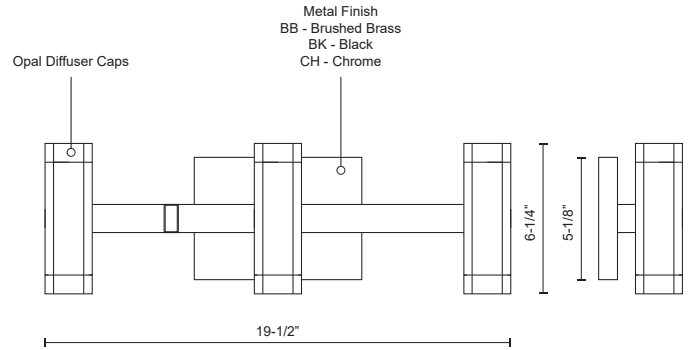

BRAZEN VL16720

VANITY

PROJECT

DESCRIPTION

Extruded aluminum quatrefoil lamps on rectangular wall mount. Finely textured powder-coat or plated finish. Opal diffuser caps. Up and down light. Custom options available.

VL16720-BK
Black

VL16720-BB
Brushed Brass

VL16720-CH
Chrome

SPECIFICATION DETAILS

* For custom options, consult factory for details.

Fixture Dimensions	W19-1/2" x H6-1/4" x E3-1/2"
Light Source	AC LED Module
Total Lumens	1600lm
Wattage	33W
Delivered Lumens	BK-527lm; CH-583lm;
Voltage	120V
Color Temperature	3000K
CRI (Ra)	90CRI
Optional Color Temps	2700K - 5000K Available, Minimum Order Quantities Apply
LED Rated Life	50,000 hours
Diffuser Details	Frosted acrylic diffuser
Dimming	100% - 10%, ELV Dimmer (Not Included)
ADA Compliant	Yes
Compliance	ADA
Location	Damp
Warranty	5 Years
Illumination Direction	Up and Down
Mounting Style	All Orientation; Wall;
Canopy Dimensions	W7" x H5-1/8" x E3/4"