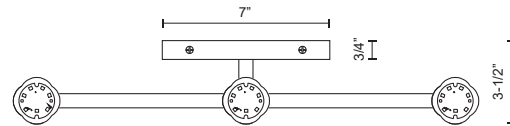

BRAZEN VL16720

VANITY

PROJECT

DESCRIPTION

Extruded aluminum quatrefoil lamps on rectangular wall mount. Finely textured powder-coat or plated finish. Opal diffuser caps. Up and down light. Custom options available.

VL16720-BK
Black

VL16720-BB
Brushed Brass

VL16720-CH
Chrome

SPECIFICATION DETAILS

* For custom options, consult factory for details.

Fixture Dimensions	W19-1/2" x H6-1/4" x E3-1/2"
Light Source	AC LED Module
Total Lumens	1600lm
Wattage	33W
Delivered Lumens	BK-527lm; CH-583lm;
Voltage	120V
Color Temperature	3000K
CRI (Ra)	90CRI
Optional Color Temps	2700K - 5000K Available, Minimum Order Quantities Apply
LED Rated Life	50,000 hours
Diffuser Details	Frosted acrylic diffuser
Dimming	100% - 10%, ELV Dimmer (Not Included)
ADA Compliant	Yes
Compliance	ADA
Location	Damp
Warranty	5 Years
Illumination Direction	Up and Down
Mounting Style	All Orientation; Wall;
Canopy Dimensions	W7" x H5-1/8" x E3/4"