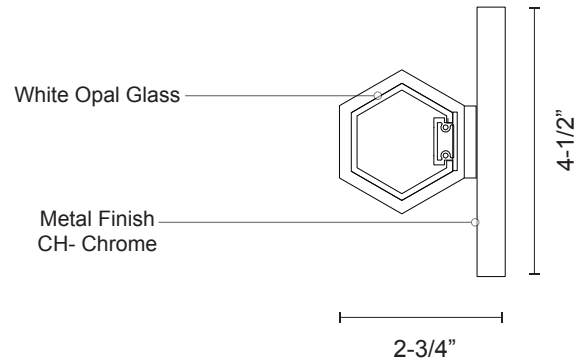

## Vanity Light

CH - Chrome

PROJECT						V 1.0
DATE				TYPE		
Voltage	Watts	LED Lumens	Delivered Lumens	Finish(es)		
120V	29W	2400lm	TBD	CH - Chrome		Color Temp 3000K CRI (Ra) >90 Dimming 100% - 10% Rated Life 50,000 hours

\*Preliminary figures

Fixture Weight:

Canopy dimensions:  
L: 4-1/2" H: 4-1/2" W:1/2"

Comments: