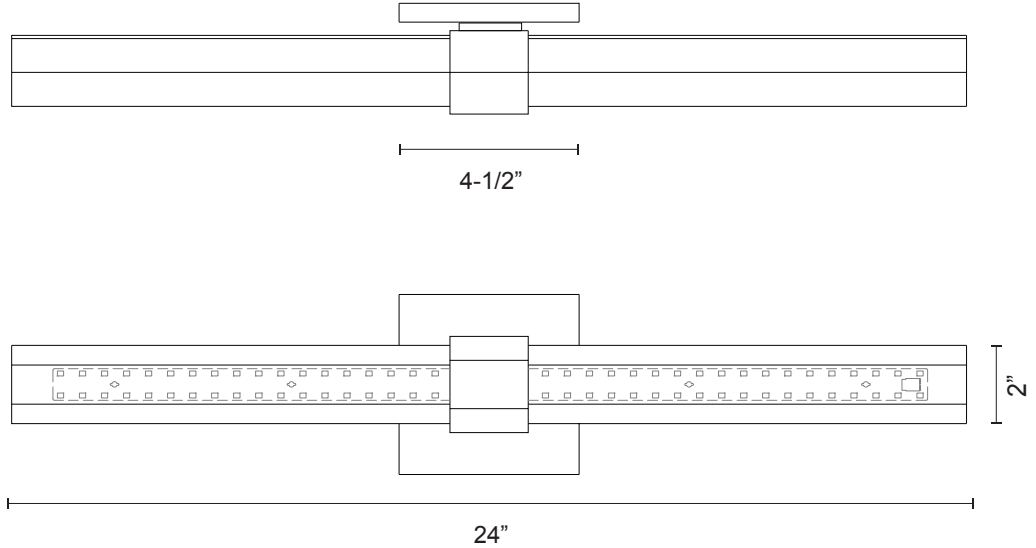

Product Descriptions

Product Details

- High system efficacy
- Low total life cycle cost
- No visible flicker AC operation
- ETL Listed
- 5-year LED warranty and 1-year fixture warranty.
- Complete warranty terms located at: www.kuzcolighting.com/warranty
- Utilizes our patented Driverless LED Light Engine technology - connects directly to AC, no external driver needed.
- Available in chrome metal finish with a white opal glass diffuser. Can be mounted vertically or horizontally.
- Comes with interior wiring
- Dimmable with ELV dimmer (not included)
- Custom options available