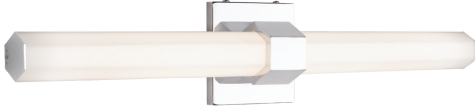

# VL16024

Specification Sheet

## Vanity Light

CH - Chrome

PROJECT						V 1.0
DATE				TYPE		
Voltage	Watts	LED Lumens	Delivered Lumens	Finish(es)		
120V	29W	2400lm	TBD	CH - Chrome		Color Temp 3000K CRI (Ra) >90 Dimming 100% - 10% Rated Life 50,000 hours

Fixture Weight:

Canopy dimensions:  
L: 4-1/2" H: 4-1/2" W:1/2"

Comments: