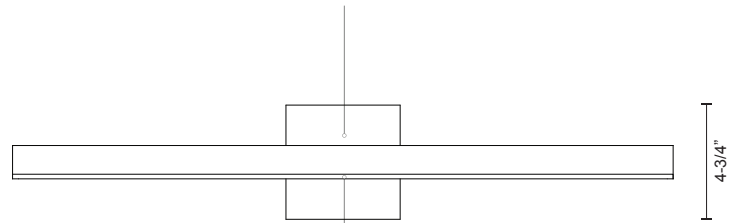

VL10337

SPECIFICATION SHEET

PROJECT		
DATE		TYPE

Sophisticated LED technology meets vanity with modern simplicity

- Extruded aluminum with powder coat or electroplated finish
- May be mounted both vertically and horizontally
- Dimmable with ELV dimmer (Not included)
- Custom options available

Color Temp	3000K
CRI (Ra)	>90
Dimming	100% - 10%
Rated Life	50,000 hours

Voltage	Watt	LED Lumens	Delivered Lumens	Finish(es)
120V	22.5W	2000lm		BK / BN / WH

VL10337-BK

Metal Finish
 BK - Black
 BN - Brushed Nickel
 WH - White