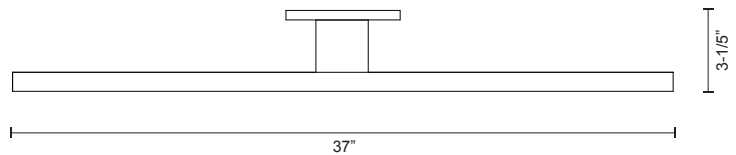

VL10337

SPECIFICATION SHEET

PROJECT		
DATE		TYPE

Sophisticated LED technology meets vanity with modern simplicity

- Extruded aluminum with powder coat or electroplated finish
- May be mounted both vertically and horizontally
- Dimmable with ELV dimmer (Not included)
- Custom options available

Color Temp	3000K
CRI (Ra)	>90
Dimming	100% - 10%
Rated Life	50,000 hours

Voltage	Watt	LED Lumens	Delivered Lumens	Finish(es)
120V	22.5W	2000lm		BK / BN / WH

Metal Finish
BK - Black
BN - Brushed Nickel
WH - White

Acrylic Diffuser