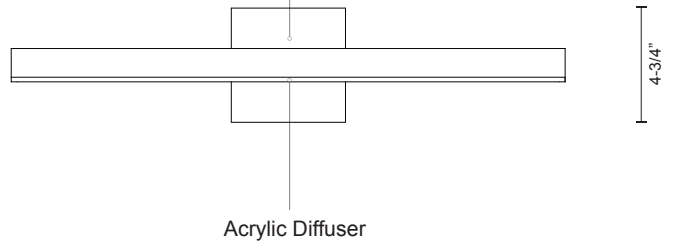

VL10323

SPECIFICATION SHEET

PROJECT		
DATE		TYPE

Sophisticated LED technology meets vanity with modern simplicity

- Extruded aluminum with powder coat or electroplated finish
- May be mounted both vertically and horizontally
- Dimmable with ELV dimmer (Not included)
- Custom options available

Color Temp	3000K
CRI (Ra)	>90
Dimming	100% - 10%
Rated Life	50,000 hours

Voltage	Watt	LED Lumens	Delivered Lumens	Finish(es)
120V	13W	1200lm		BK /BN / WH

VL10323-BK

Metal Finish
 BK - Black
 BN - Brushed Nickel
 WH - White