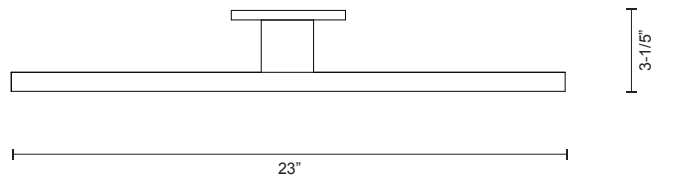

VL10323

SPECIFICATION SHEET

PROJECT		
DATE		TYPE

Sophisticated LED technology meets vanity with modern simplicity

- Extruded aluminum with powder coat or electroplated finish
- May be mounted both vertically and horizontally
- Dimmable with ELV dimmer (Not included)
- Custom options available

Color Temp	3000K
CRI (Ra)	>90
Dimming	100% - 10%
Rated Life	50,000 hours

Voltage	Watt	LED Lumens	Delivered Lumens	Finish(es)
120V	13W	1200lm		BK /BN / WH

VL10323-BK

Metal Finish
BK - Black
BN - Brushed Nickel
WH - White