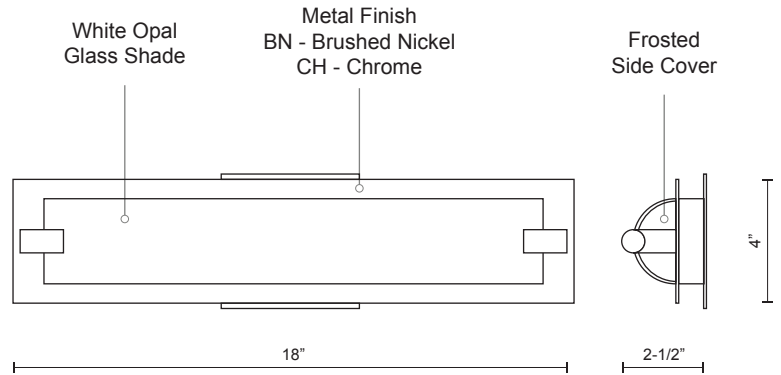

*Subject to Testing Confirmation