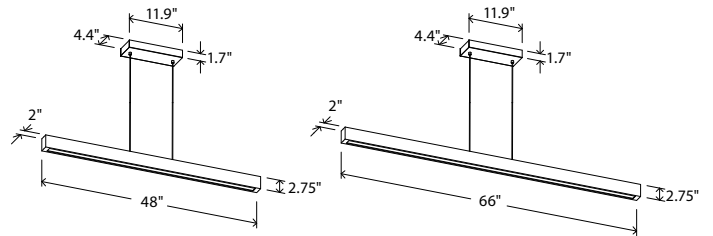

Una 48, walnut

Una 66, white washed oak

Una 48, walnut with uplight option

The Una Pendant is the culmination of many innovative fabrication techniques developed at Cerno. The fixture's exterior showcases the natural beauty of the solid wood construction. Ample light is shed into the room from recessed light sources that preserve the simple linear form.

Una 48 / Una 66 linear pendant

Una 48 dimensions: 48" x 2", 2.75"H

Una 66 dimensions: 66" x 2", 2.75"H"

Materials: solid wood, polymer

Una 48 weight: 8 lb

Una 66 weight: 10 lb

Light source: integrated LED

Una 48 Light output - downlight: 1915 Lumens (source)

Una 48 Power usage - downlight: 28 W

- downlight & uplight 47 W

Una 66 Power usage - downlight: 39 W

- downlight & uplight 58 W

Dimmable (see driver section below)

Linear canopy included

Canopy dimensions: 11.9" x 4.4", 1.7"

Canopy finish: matte black (CM-085)

See website for more canopy information

Drop length field adjustable 0'-10", 8'-0" max

Suitable for a sloped ceiling

Wood grain will vary

Specifications subject to change