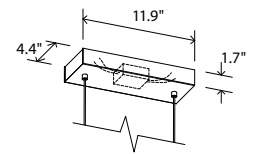

Una 48 / Una 66 linear pendant

Una 48 dimensions: 48" x 2", 2.75"H

Una 66 dimensions: 66" x 2", 2.75"H"

Materials: solid wood, polymer

Una 48 weight: 8 lb

Una 66 weight: 10 lb

Light source: integrated LED

Una 48 Light output - downlight: 1915 Lumens (source)

Una 48 Power usage - downlight: 28 W

- downlight & uplight 47 W

Una 66 Power usage - downlight: 39 W

- downlight & uplight 58 W

Dimmable (see driver section below)

Linear canopy included

Canopy dimensions: 11.9" x 4.4", 1.7"

Canopy finish: matte black (CM-085)

See website for more canopy information

Drop length field adjustable 0'-10", 8'-0" max

Suitable for a sloped ceiling

Wood grain will vary

Specifications subject to change