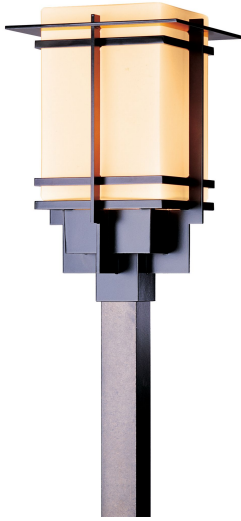

HUBBARDTON FORGE.

PRODUCT SPECIFICATIONS

*Image shown may not reflect your configured options

Tourou Large Outdoor Post Light

Base Item #346013
Configured Item #346013-1025
 346013-SKT-77-HH0084

FINISH
 Coastal Dark Smoke - 77

GLASS
 Stone Glass (HH)

LAMPING
 Incandescent

OPTIONS

FINISH

Coastal Black - 10
 Coastal Natural Iron - 20
 Coastal Mahogany - 73
 Coastal Bronze - 75
 Coastal Dark Smoke - 77
 Coastal Burnished Steel - 78

GLASS

Opal Glass (GG)
 Stone Glass (HH)
 Pearl Glass (ZX)

LAMPING

Fluorescent
 Incandescent

SPECIFICATIONS

Tourou Large Outdoor Post Light

Base Item #: 346013
 Configured Item #: 346013-1025
 346013-SKT-77-HH0084

Outdoor post light with glass options: Tourou, aluminum with square collar (accepts 2.5" Sq post) Post, pier mount, and cover cap sold separately.

- Handcrafted to order by skilled artisans in Vermont, USA
- Lifetime Limited Warranty when installed in residential setting
- Features our robust Coastal Outdoor finish specifically formulated to resist some of the harshest environmental conditions.