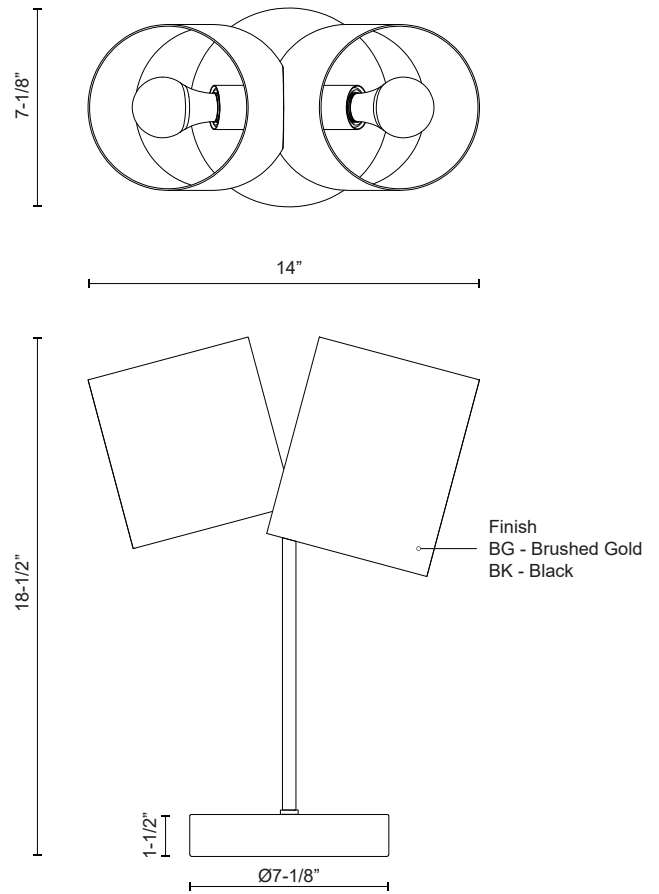

TL58814-BG
 Brushed Gold

TL58814-BK
 Black

SPECIFICATION DETAILS

Fixture Dimensions	L14" x W7-1/8" x H18-1/2"
Lamp Type	Incandescent, A19, Medium Base
Wattage	2 x 60W
Voltage	120V
Optional Color Temps	2700K - 5000K Available, Minimum Order Quantities Apply
Dimming	Non-Dimming, On/Off Push Button
Shade Details	Steel Shade
Wire Length	72"
Wire Type	Black Braided
Location	Dry
Bulbs Included	No
Illumination Direction	Up/Down
Base Dimensions	D7-1/8" x H1-1/2"
Material	Steel + Aluminum
Paint Finish	BG01; BK02; WH01;

* For custom options, consult factory for details.
 * For warranty information, please visit www.kuzcolighting.com/warranty

DESCRIPTION

Keiko is an exploration of vintage inspirations and modern sensibilities. Inspired by Mid-Century playfulness and asymmetrical silhouettes, the Keiko takes a modern spin on a traditional simple shade. Available in Brushed Gold or our signature Matte Black metal finishes, this dual shade family adds a touch of artful energy to a modern home.

- Dual shade asymmetrical shape
- Simple cylinder-shaped shades
- Recommended bulb A19, E26
- Brushed Gold or Matte Black finishes
- Black Braided cord 72" in length

COMMENT