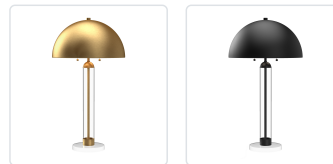

alora mood

P. 1.855.855.8926

CANADA: 19054 28TH Avenue Surrey - BC V3Z 6M3

USA: 3035 E. Lone Mountain Rd - Las Vegas, NV, 89081

MARGAUX TL565019

FIXTURE DIMENSIONS	D17-3/4" x H31-1/8"
LAMP TYPE	E26
MAX WATTAGE	60W
BULB QTY	2
BULBS INCLUDED	No
VOLTAGE	120V
SWITCH	Pull Chain
GLASS DETAILS	Clear Glass
MATERIAL	Crystal; Glass; Steel;
BASE DIMENSIONS	D7-7/8" x H1"
LOCATION	Dry
BRAND	Alora Mood

[D - Diameter, L - Length, W - Width, H - Height, E - Extension]

AVAILABLE FINISHES:

TL565019BG
Brushed Gold

TL565019MB
Matte Black

*For complete warranty terms, please visit: www.aloralighting.com/warranty