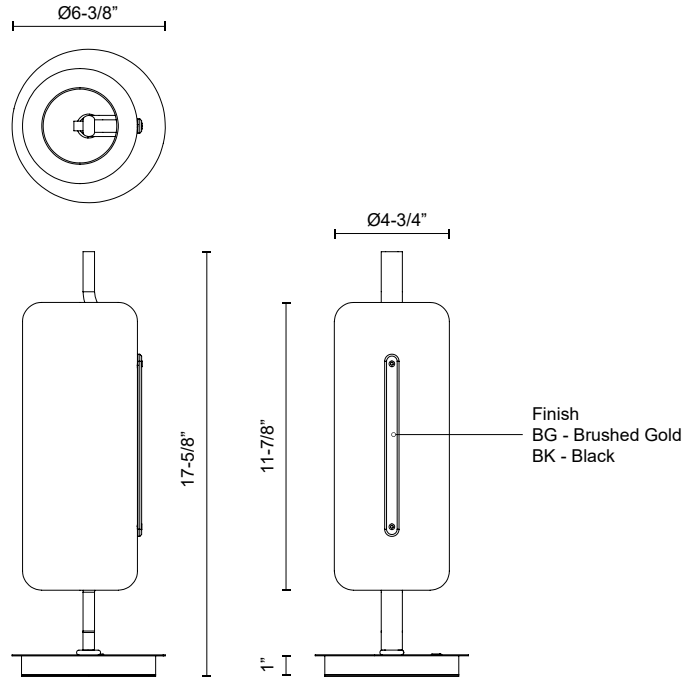

HILO
TL28518
TABLE LAMPS

PROJECT

SPECIFICATION DETAILS

Fixture Dimensions	D6-3/8" x H17-5/8"
Light Source	LED with DC Driver
Wattage	9W
Total Lumens	650lm
Delivered Lumens	320lm*
Voltage	120V
Color Temperature	3000K
CRI (Ra)	90CRI
Optional Color Temps	2700K - 5000K Available, Minimum Order Quantities Apply
LED Rated Life	50,000 hours
Dimming	100% - 10%, Touch dimmer
Diffuser Details	White Acrylic (interior)
Glass Details	Clear Glass (exterior)
Wire Type	Black Driver and Wire
Location	Dry
Illumination Direction	Up/Down

* For custom options, consult factory for details.

* For warranty information, please visit www.kuzcolighting.com/warranty

DESCRIPTION

Light and airy, the Hilo Collection uses Kuzco's signature light guide technology to illuminate your space brilliantly. The cylindrical glass shades allow for a clean, modern look that provides ample omni-directional light to any room in the house. Available in brushed or powder-coated options.

KUZCO

19054 28TH AVENUE
SURREY - BC V3Z 6M3
CANADA

WWW.KUZCOLIGHTING.COM

COMMENT