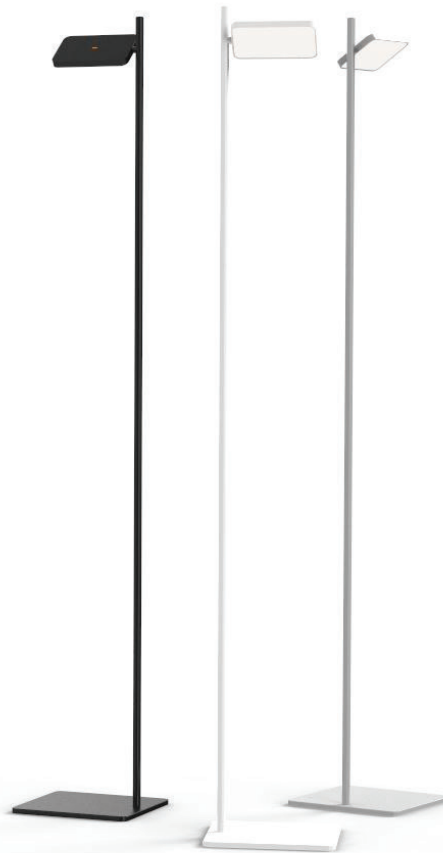

TALIA FLOOR

DESCRIPTION

A minimal and personal sized LED floor light companion that offers 360° plus light adjustment . A perfect accessory to suit any lifestyle.

FIXTURE TYPE

Floor

LIGHT SOURCE

Flat Panel LED

Power supply: 24W

1 year warranty

CERTIFICATIONS

Intertek

PACKAGING WEIGHT AND DIMENSIONS

TALIA FLOOR:	7.5LBS	33.2" X 11.9" X 2.1"
	3.5KG	84.2cm X 30.2cm X 5.3cm

FINISHES

WHITE
MATTE/GLOSS

GREY
MATTE/GLOSS

BLACK
MATTE/GLOSS

WHITE
MATTE/GLOSS
+CHROME

GREY
MATTE/GLOSS
+CHROME

BLACK
MATTE/GLOSS
+BRASS

DIMENSIONS

TALIA FLOOR

45"
(114.3cm)

7.9"
(20cm)

43.3"
(110cm)

7.9"
(20cm)