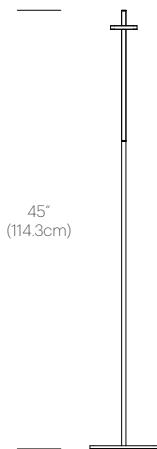

SPECIFICATIONS

Voltage: 120 - 240V 50-60Hz

Power consumption: 6.8W MAX

Color temperature: 3000K

Luminosity: 350 Lumens

Luminaire efficacy: 51 Lumens/Watt

Color Rendition Index: 90 CRI

Cable length: 6' (183cm)

Power supply: 24W

1 year warranty

CERTIFICATIONS

Intertek

PACKAGING WEIGHT AND DIMENSIONS

TALIA FLOOR:	7.5LBS	33.2" X 11.9" X 2.1"
	3.5KG	84.2cm X 30.2cm X 5.3cm

FINISHES

WHITE
MATTE/GLOSS

GREY
MATTE/GLOSS

BLACK
MATTE/GLOSS

WHITE
MATTE/GLOSS
+CHROME

GREY
MATTE/GLOSS
+CHROME

BLACK
MATTE/GLOSS
+BRASS

DIMENSIONS

TALIA FLOOR

45"
(114.3cm)

7.9"
(20cm)

43.3"
(110cm)

7.9"
(20cm)