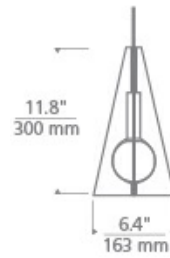

Note. Note. MP includes 4" Round Flush Canopy.

700 _____ OBLP _____

JOB NAME _____

NOTES _____

MINI ORBEL PYRAMID PENDANT

SPECIFICATIONS

HARDWARE MATERIAL	Metal
SHADE MATERIAL	Metal
NET WEIGHT	2.2 lbs
HEIGHT	11.8in
WIDTH	6.4in
LENGTH	6.4in
UP LIGHT / DOWN LIGHT / BOTH?	
WET LISTED	
DAMP LISTED	
DRY LISTED	Yes
MIN. HANGING HEIGHT	17.8in
MAX HANGING HEIGHT	83.8in
SLOPED CEILING ADAPTABLE?	
GENERAL LISTING	
INCLUDES	