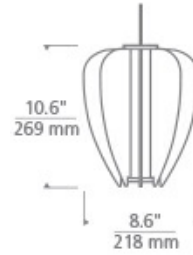

700 _____ NYR _____

JOB NAME _____

NOTES _____

MINI NYRA PENDANT

SPECIFICATIONS

HARDWARE MATERIAL	Metal
SHADE MATERIAL	Acrylic
NET WEIGHT	4 lbs
HEIGHT	10.6in
WIDTH	8.6in
LENGTH	8.6in
UP LIGHT / DOWN LIGHT / BOTH?	
WET LISTED	
DAMP LISTED	
DRY LISTED	Yes
MIN. HANGING HEIGHT	16.6in
MAX HANGING HEIGHT	82.6in
SLOPED CEILING ADAPTABLE?	
GENERAL LISTING	
INCLUDES	