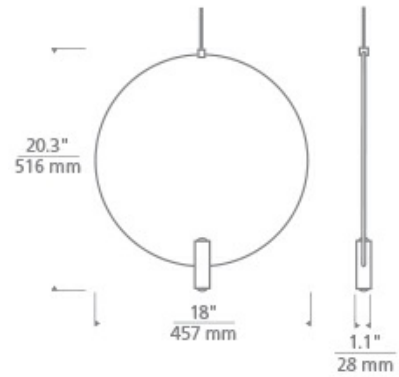

Note. Note. MP includes 4" Round Flush Canopy.

700 _____ LAY _____

JOB NAME _____

NOTES _____

MINI LAYLA 18 PENDANT

SPECIFICATIONS

HARDWARE MATERIAL	Metal
SHADE MATERIAL	Metal
NET WEIGHT	2.4 lbs
HEIGHT	20.2in
WIDTH	18in
LENGTH	18in
UP LIGHT / DOWN LIGHT / BOTH?	
WET LISTED	
DAMP LISTED	
DRY LISTED	Yes
MIN. HANGING HEIGHT	26.2in
MAX HANGING HEIGHT	92.2in
SLOPED CEILING ADAPTABLE?	
GENERAL LISTING	
INCLUDES	